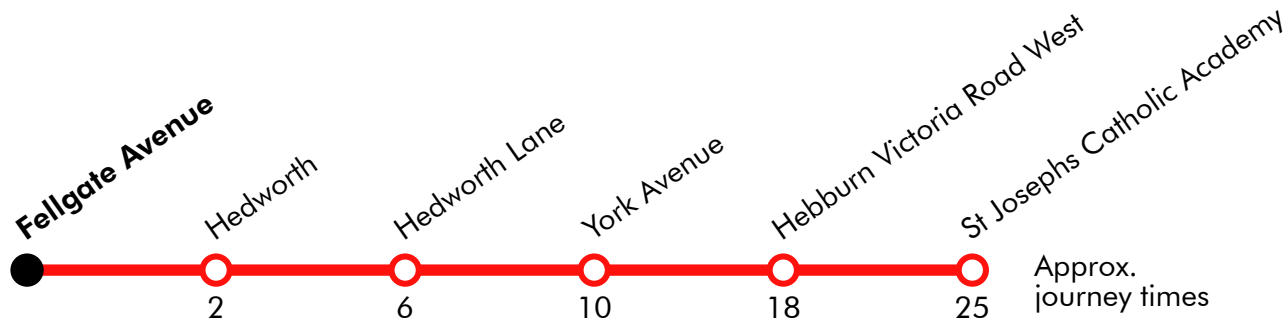

Via: Mill Lane, Leam Lane, Roman Road, Leam Lane, John Reid Road, Chesterton Road, Galsworthy Road, Nevinson Avenue, King George Road, Prince Edward Road, Prince Edward Road East, Marsden Lane, Horsley Hill Square, Marsden Road, Sunderland Road, Dean Road, Chichester Road, Westoe Road, Fowler Street, Interchange

Via: Falmouth Drive, John Reid Road, Perth Avenue, Edinburgh Road, Leam Lane, Hedworth Lane, Roman Road, Brancepeth Terrace, York Avenue, Monkton Lane/campbell Park Road, Marine Drive, Mill Lane

S820

St Joseph's Catholic School - Low Simonside

S821 Fellgate - St Josephs CO Academy

Effective from: 01/09/2025

Stagecoach

Monday to Friday

Fellgate Avenue	0750
Hedworth	0752
Hedworth Lane	0756
York Avenue	0800
Hebburn	0808
St Josephs Catholic Academy	0815

Via: Mill Lane, Victoria Road W, Victoria Road West, Victoria Road, Station Road, Prince Consort Road, Lyon Street, Caledonian Street, Argyle Street, School Street, Auckland Road, Blackett Street, Western Road, Jarrow Bus Station, Howard Street