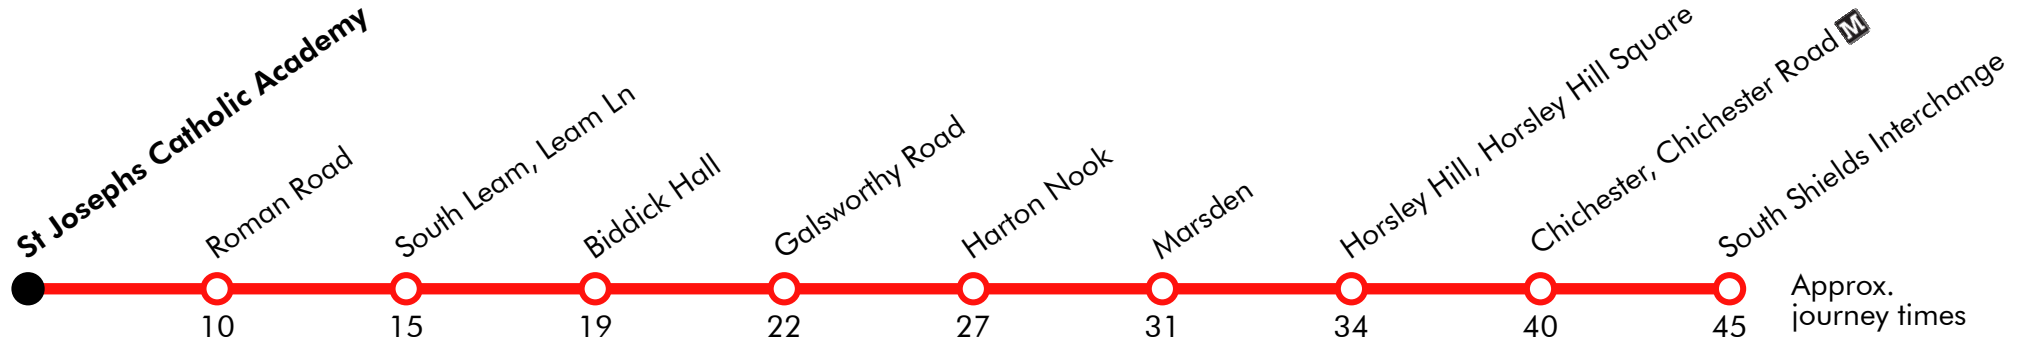

S556

St Josephs Academy - South Shields Interchange

Stagecoach

Effective from: 01/09/2025

Monday to Friday

St Josephs Catholic Academy	1505
Roman Road	1515
South Leam, Leam Ln-Hadrian Rd	1520
Biddick Hall	1524
Galsworthy Road	1527
Harton Nook	1532
Marsden	1536
Horsley Hill, Horsley Hill Square	1539
Chichester, Chichester Road	1545
South Shields Interchange	1550

Via: Mill Lane, Leam Lane, Roman Road, Leam Lane, John Reid Road, Chesterton Road, Galsworthy Road, Nevinson Avenue, King George Road, Prince Edward Road, Prince Edward Road East, Marsden Lane, Horsley Hill Square, Marsden Road, Sunderland Road, Dean Road, Chichester Road, Westoe Road, Fowler Street, Interchange