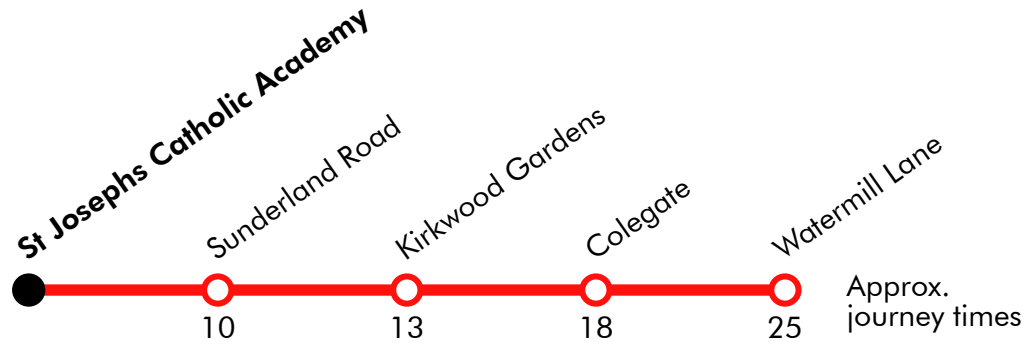

S819 St Josephs Catholic Academy - Watermill Lane

Effective from: 05/01/2026

J H Coaches

Monday to Friday

St Josephs Catholic Academy	1510
Sunderland Road	1520
Kirkwood Gardens	1523
Colegate	1528
Watermill Lane	1535

Via: Mill Lane, Felling By-Pass, Felling Bypass, Sunderland Road, White Mere Gardens, Manor Gardens, Kirkwood Gardens, Meresyde, Cotemedede, Colegate, High Heworth Lane, Watermill Lane