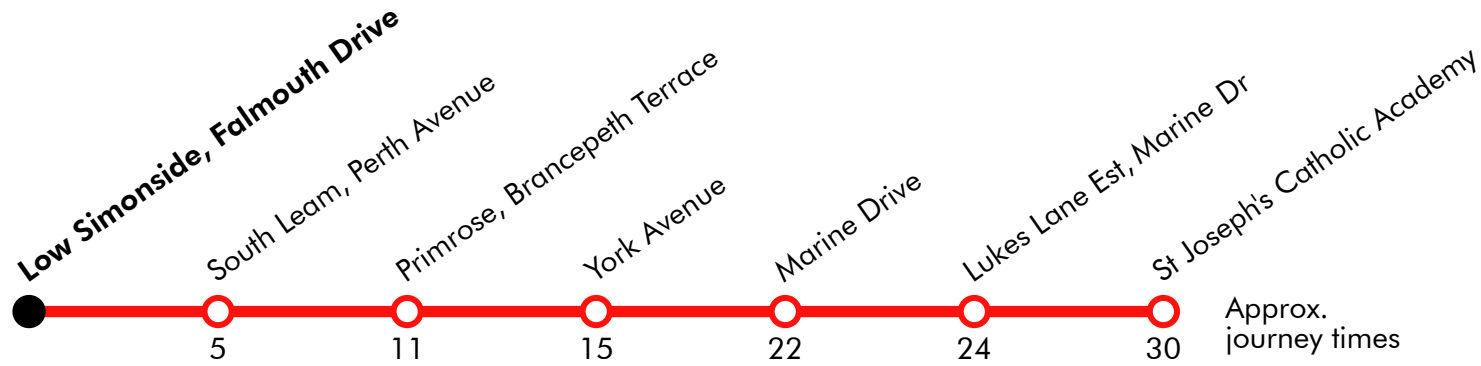

S820 Low Simonside - South Leam - St Joseph's Catholic Academy

Effective from: 01/09/2025

Stagecoach

Monday to Friday

Low Simonside, Falmouth Drive	0750
South Leam, Perth Avenue	0755
Primrose, Brancepeth Terrace	0801
York Avenue-Bamburgh Grove	0805
Marine Drive	0812
Lukes Lane Est, Marine Dr	0814
St Joseph's Catholic Academy	0820

Via: Falmouth Drive, John Reid Road, Perth Avenue, Edinburgh Road, Leam Lane, Hedworth Lane, Roman Road, Brancepeth Terrace, York Avenue, Monkton Lane/campbell Park Road, Marine Drive, Mill Lane