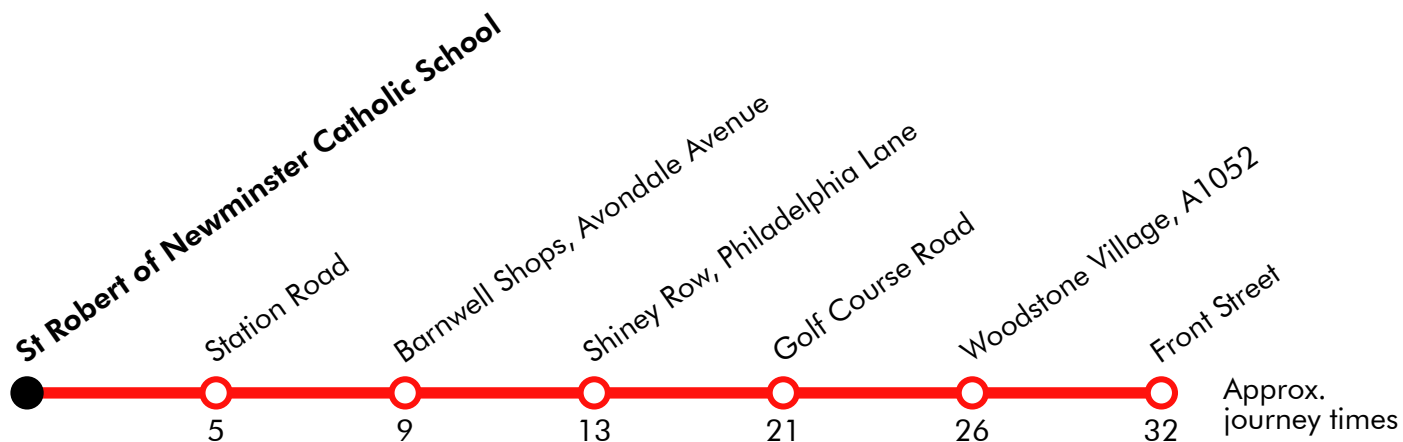

S455

St Robert's of Newminster Catholic School - Herrington Burn - Shiney Row

Effective from: 04/09/2025

J H Coaches

Monday to Friday

St Robert of Newminster Catholic School	1527
Station Road	1532
Barnwell Shops, Avondale Avenue	1536
Shiney Row, Philadelphia Lane	1540
Golf Course Road	1548
Woodstone Village, A1052	1554
Front Street	1600

Via: Biddick Lane, Station Road, Wensleydale Avenue, Avondale Avenue, Chester Road, Philadelphia Lane, Herrington Burn, Millers Hill, Philadelphia Lane, Success Road, Golf Course Road, Chester Road, A183, Chester Road, A1052 South Crescent, Front Street