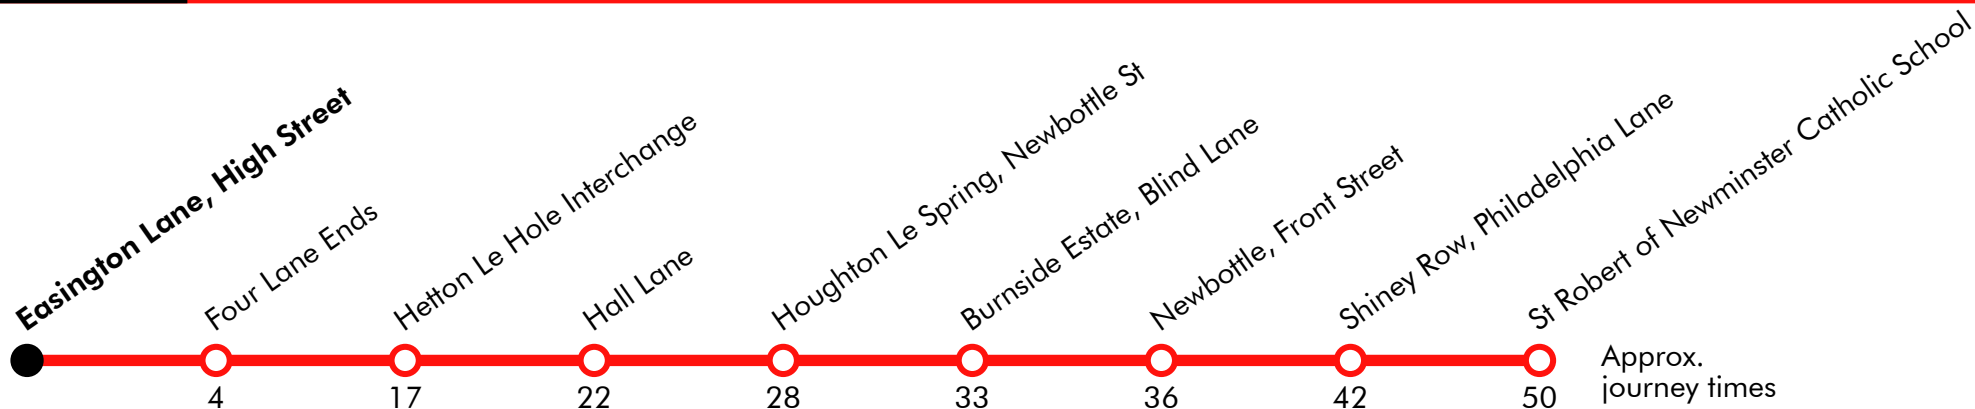

S454

Easington Lane - Houghton-le-Spring - St Robert of Newminster Catholic School

Effective from: 04/09/2025

Go North East

Monday to Friday

Easington Lane, High Street	0740
Four Lane Ends	0742
Hetton Le Hole Interchange	0755
Hall Lane	0806
Houghton Le Spring, Newbottle St	0816
Burnside Estate, Blind Lane	0823
Newbottle, Front Street	0828
Shiney Row, Philadelphia Lane	0832
St Robert of Newminster Catholic School	0840

Via: High Street, Pemberton Bank, Lilywhite Terrace, North Road, Bedale Street, Mardale Street, Nidderdale Avenue, Moorsley Road, The Crescent, Park View, Houghton Road, Gillas Lane East, Hall Lane, Lake Road, Newbottle Street, Brinkburn Crescent, Blind Lane, Coaley Lane, Front Street, Philadelphia Lane, Herrington Burn, Philadelphia Lane, Biddick Lane