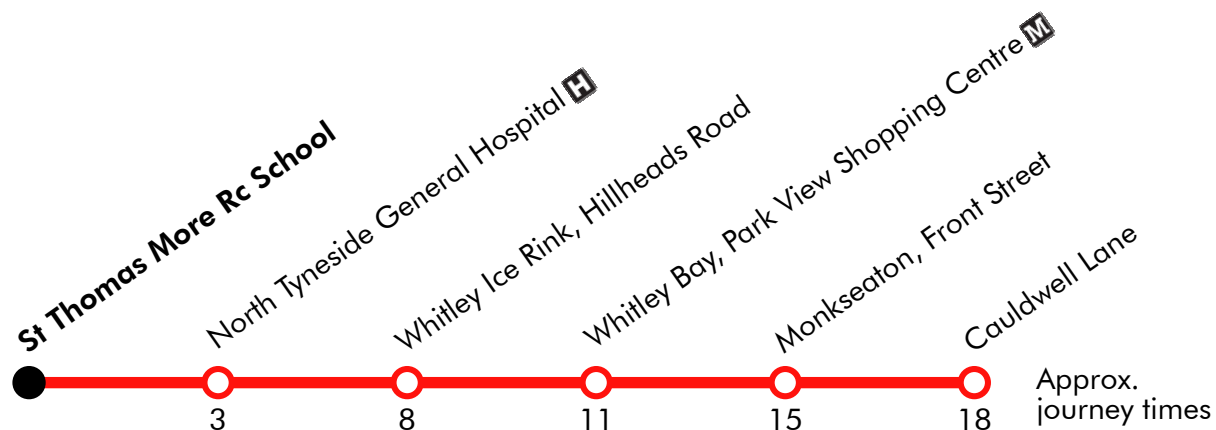

**S442****St Thomas More RC Academy - Whitley Bay - Monkseaton****Go North East**

Effective from: 01/09/2025

**Monday to Friday**

St Thomas More RC Academy	1515
North Tyneside General Hospital	1518
Whitley Ice Rink, Hillheads Road	1523
Whitley Bay, Park View Shopping Centre	1526
Monkseaton, Front Street	1530
Cauldwell Lane	1533