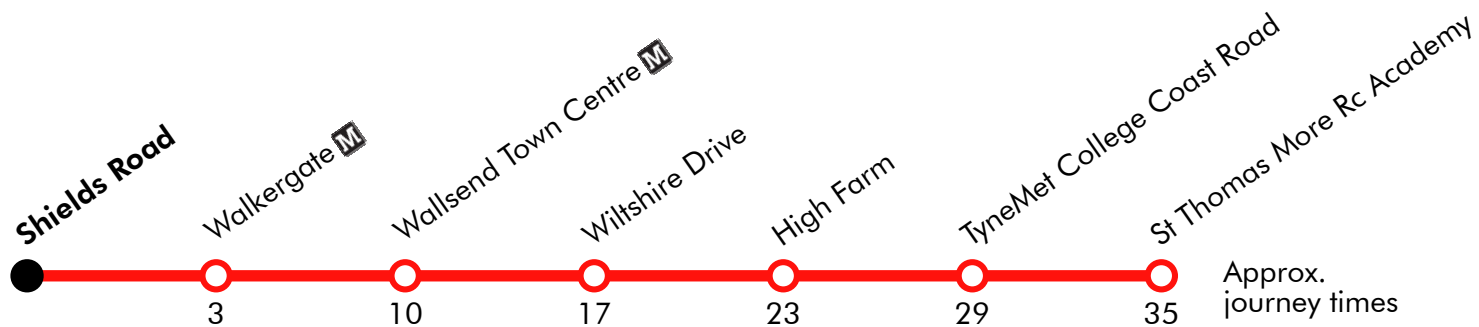

S681

Byker - Wallsend - High Farm - Battlehill - St. Thomas More RC Academy Stagecoach

Effective from: 01/09/2025

Monday to Friday

Shields Road	0755
Walkergate	0758
Wallsend Town Centre	0805
Wiltshire Drive	0812
High Farm	0818
TyneMet College Coast Road	0824
St Thomas More Rc Academy	0830

Via: Shields Road, High Street West, Station Road, Wiltshire Gardens, Wiltshire Drive, Mullen Road, Battle Hill Drive, Coast Road, Lynn Road, Billy Mill Lane