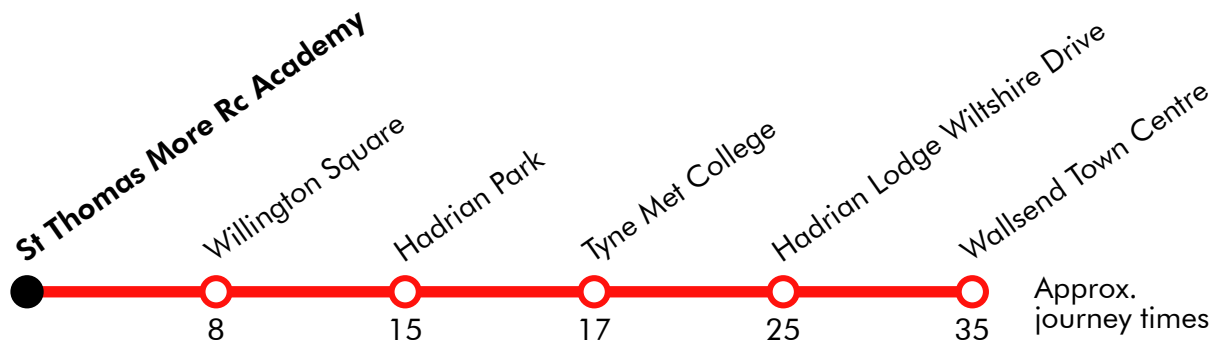

S671

St. Thomas More RC Academy - Hadrian Park - Battlehill - High Farm - Wallsend Stagecoach

Effective from: 01/09/2025

Monday to Friday

St Thomas More Rc Academy	1515
Willington Square	1523
Hadrian Park	1530
Tyne Met College	1532
Hadrian Lodge Wiltshire Drive	1540
Wallsend Town Centre	1550

Via: Billy Mill Lane, Lynn Road, Coast Road, Addington Drive, Battle Hill Drive, Kings Road North, Mullen Road, Wiltshire Drive, Wiltshire Gardens, Station Road