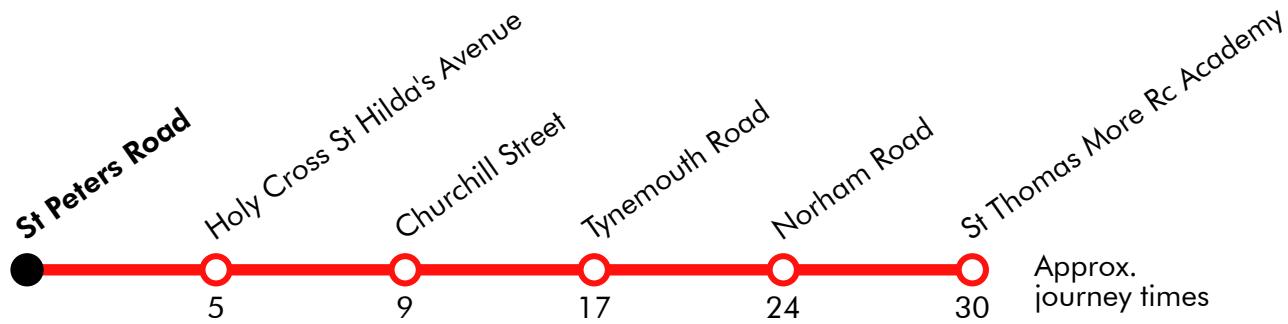

S676

Holy Cross - St Thomas More RC Academy

Effective from: 01/09/2025

Go North East

Monday to Friday

St Peters Road	0755
Holy Cross St Hilda's Avenue	0800
Churchill Street	0804
Tynemouth Road	0812
Norham Road	0819
St Thomas More Rc Academy	0825

Via: St Peters Road, Suffolk Gardens, St Hilda's Avenue, Archer Street, Churchill Street, Coniston Road, Ridley Avenue, Tynemouth Road, Wallsend Road, Norham Road, Coast Road, Lynn Road, Billy Mill Lane