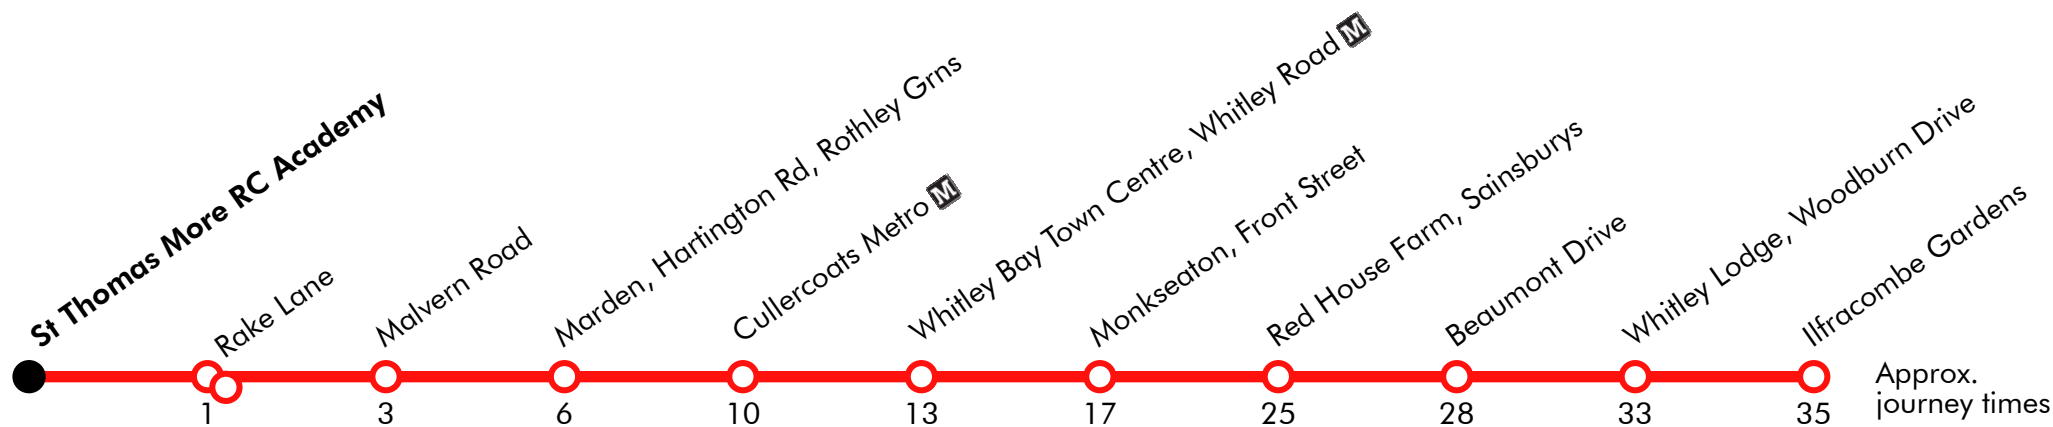

S673

St Thomas More RC Academy - Monkseaton

Effective from: 01/09/2025

Go North East

Monday to Friday

St Thomas More RC Academy	1515
Rake Lane	1516
Malvern Road	1518
Marden, Hartington Rd, Rothley Grns	1521
Cullercoats Metro	1525
Whitley Bay Town Centre, Whitley Road	1528
Monkseaton, Front Street	1532
Red House Farm, Sainsburys	1540
Beaumont Drive	1543
Whitley Lodge, Woodburn Drive	1548
Ilfracombe Gardens	1550

Via: Billy Mill Lane, Rake Lane, New York Road, Devon Road, Malvern Road, Hartburn Road, Hartington Road, The Broadway, Mast Lane, Marden Avenue, John Street, Whitley Road, Park View, Norham Road, Front Street, Cauldwell Lane, Earsdon Road, Rosemount Way, Newsteads Drive, Beaumont Drive, Monkseaton Drive, Woodburn Drive, Claremont Road, Claremont Gardens, Ilfracombe Gardens