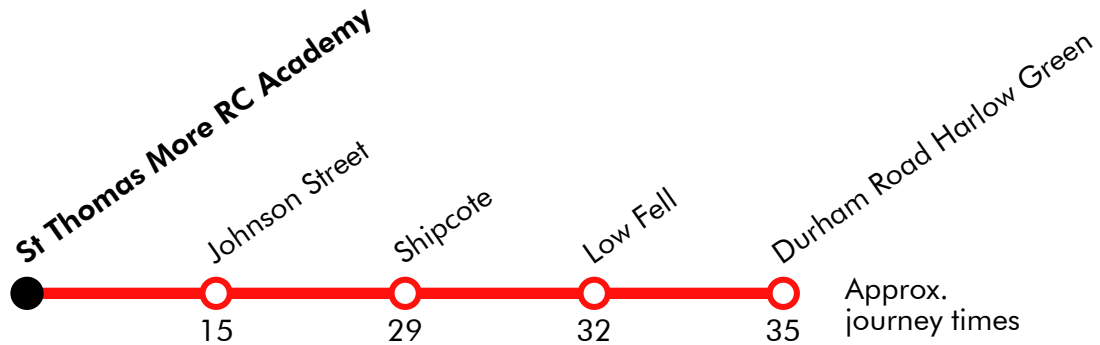

S844

St Thomas More RC Academy - Teams - Shipcote - Low Fell - Harlow Green/Durham Road Stanley Travel

Effective from: 01/09/2025

Monday to Friday

Notes:	b	a
St Thomas More RC Academy	1500	1545
Johnson Street	1515	1600
Shipcote	1529	1614
Low Fell	1532	1617
Durham Road Harlow Green	1535	1620

- **a** Does not run on Fridays
- **b** Operated by Go North East and only runs on Fridays

Via: Croftdale Road, Back Lane, Blaydon Bank, Riverside Way, St Omers Road, Colliery Road, Derwentwater Road, Johnson Street, Yetholm Road, Askew Road West, Cuthbert Street, Bensham Road, Coatsworth Road, Whitehall Road, Prince Consort Road, Durham Road