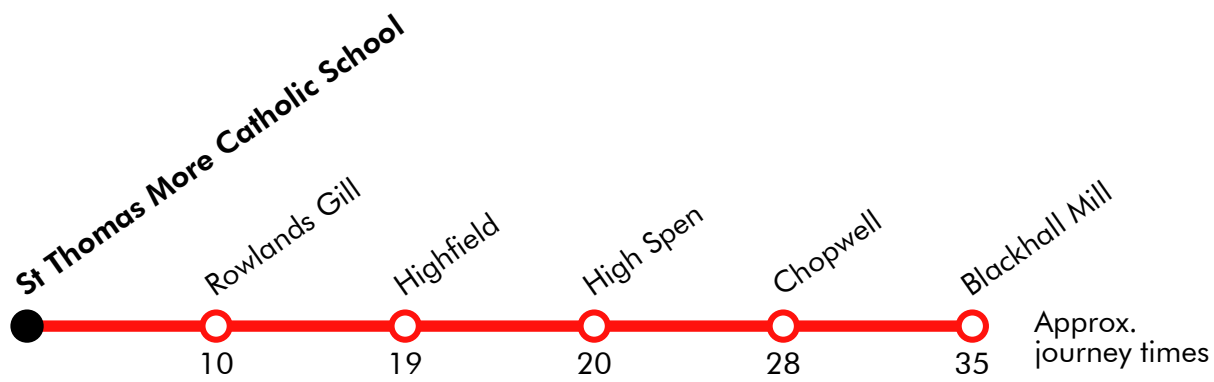

S854 St Thomas More - High Spen - Blackhall Mill

Effective from: 01/09/2025

North Star

Monday to Friday

Notes:	b	a
St Thomas More Catholic School	1500	1545
Rowlands Gill	1515	1555
Highfield	1519	1604
High Spen	1525	1605
Chopwell	1529	1613
Blackhall Mill	1535	1620

a Does not run on Fridays
b Operated by Go North East only runs on Fridays

Via: Croftdale Road, Scotland Head, Thornley Lane, Lockhaugh Road, Station Road, Stathmore Road, Smailes Lane, Hookergate Lane, Glossop Street, Towneley Terrace, Clayton Terrace Road, Derwent View, Hall Road, Derwent Street, Mill Road, Chopwell Road