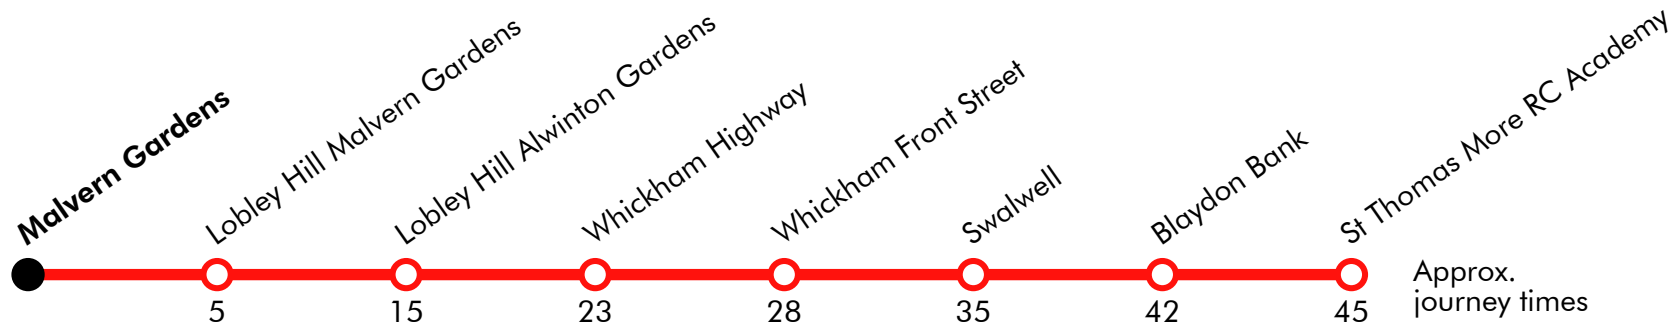

S840 Team Valley North - St Thomas More Catholic School

Effective from: 05/01/2026

North Star

Monday to Friday

Malvern Gardens	0735
Lobley Hill Malvern Gardens	0740
Lobley Hill Alwinton Gardens	0750
Whickham Highway	0758
Whickham Front Street	0803
Swalwell	0810
Blaydon Bank	0817
St Thomas More RC Academy	0820

Via: Malvern Gardens, Chiltern Gardens, Malvern Gardens, Moorfoot Gardens, Lobley Hill Road, Beechwood Gardens, Alwinton Gardens, Whickham Highway, Front Street, Whickham Bank, Swalwell Bank, Hexham Road, Shibdon Road, Blaydon Bank, Wylam View, Heddon View, Back Lane, Croftdale Road