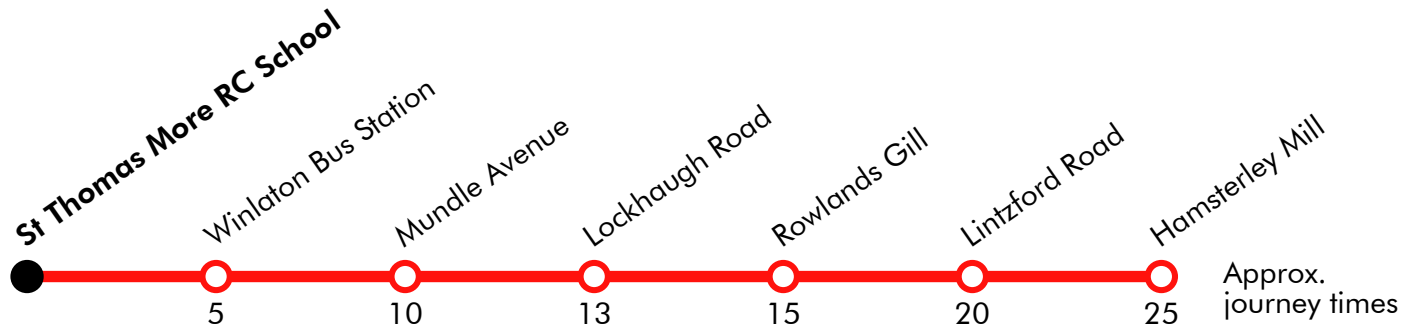

S845 St Thomas More Catholic School - Rowlands Gill - Hamsterley Mill

Effective from: 01/09/2025

North Star

Monday to Friday

notes:	a	b	
St Thomas More Catholic School	1500	1545	a Operated by Go North East only runs on Fridays only
Winlaton Bus Station	1505	1550	b Does not operate on Fridays
Mundle Avenue	1510	1555	
Lockhaugh Road	1513	1558	
Rowlands Gill	1515	1600	
Lintzford Road	1520	1605	
Hamsterley Mill	1525	1610	

Via: Croftdale Road, Blaydon Bank, Winlaton Bus Station, Scotland Head, Mundle Avenue, Lockhaugh Road, Station Road, Dipwood Road, Lintzford Road