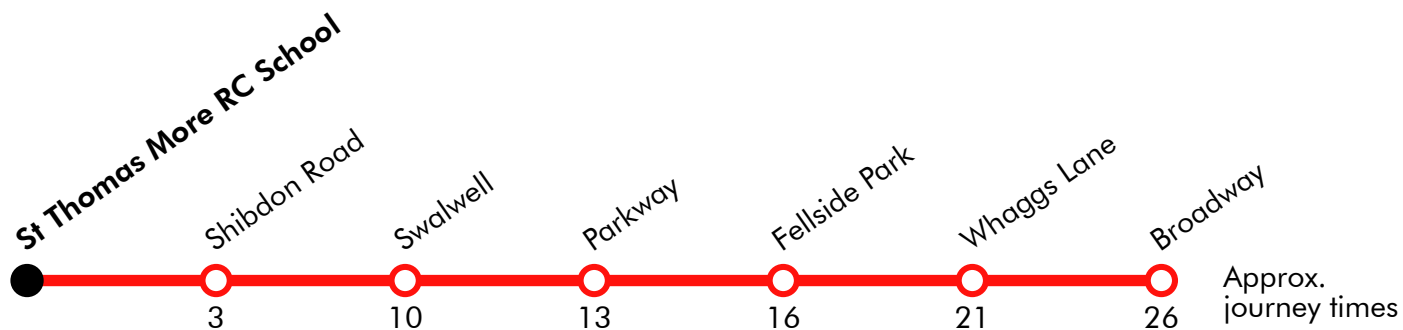

## St Thomas More Rc School - Swalwell - Whickham Broadway/Fellside Road

Stanley Travel

Effective from: 01/09/2025