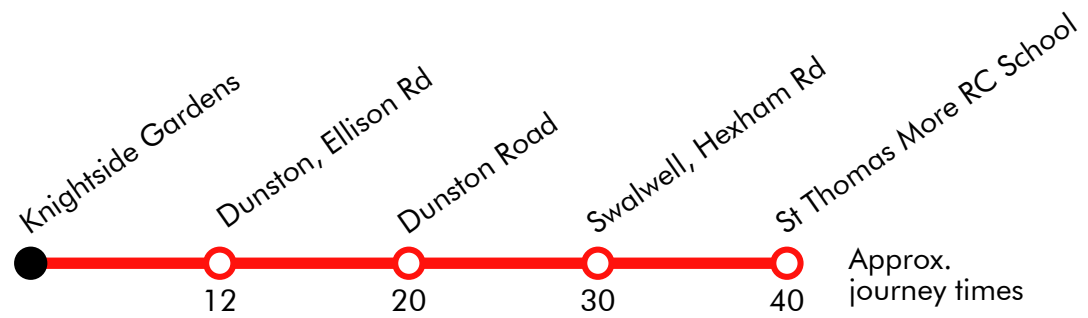

# Knightside Gardens - Dunton - Swalwell - St Thomas More

Effective from: 01/09/2025

J H Coaches