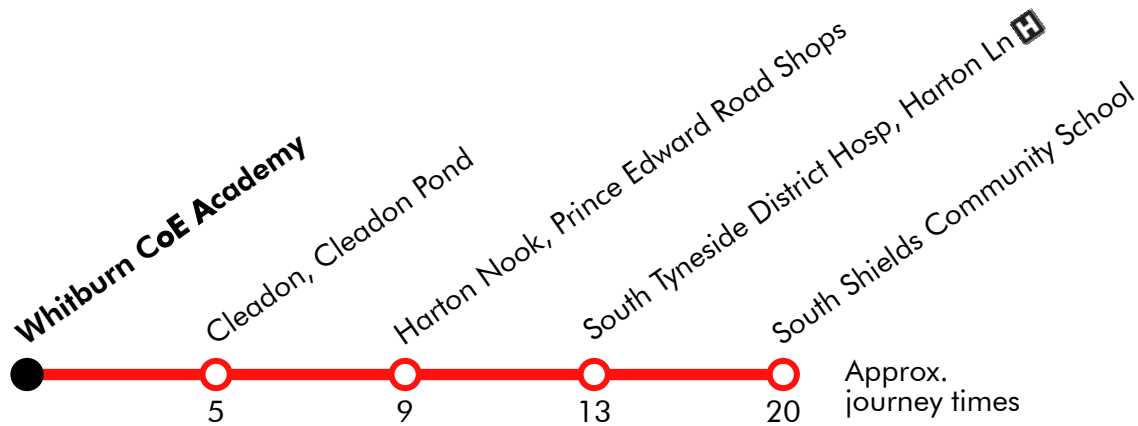

## Monday to Friday

Jarrow Bus Station	0730
Primrose	0739
Falmouth Drive	0744
Perth Avenue	0752
Simonside Monkton Schools	0758
South Tyneside District Hosp, Harton Ln	0806
St Wilfrid's RC College	0810

Via: Jarrow Bus Station, Howard Street, Monkton Terrace, Springwell Road, Primrose Terrace, Roman Road, Leam Lane, Lynton Avenue, Taunton Avenue, Falmouth Drive, Lynton Avenue, Stanhope Road, Leam Lane, Edinburgh Road, Perth Avenue, Dame Flora Robson Avenue, Wenlock Road, Green Lane, Boldon Lane, Harton Lane, Temple Park Road, Allotment Gardens

### Monday to Friday

Whitburn CoE Academy	1540
Cleadon, Cleadon Pond	1545
Harton Nook, Prince Edward Road Shops	1549
South Tyneside District Hosp, Harton Ln	1553
South Shields School	1600

Via: Eastfields, Sunderland Road, Shields Road, Sunderland Road, Prince Edward Road, King George Road, Harton Lane, Boldon Lane, Whiteleas Way, Nevinson Avenue

Via: Allotment Gardens, Temple Park Road, Stanhope Road, Boldon Lane, John Reid Road, Winkell Road, Wenlock Road, Dame Flora Robson Avenue, Henderson Road, Newcastle Road, Lynton Avenue, Taunton Avenue, Falmouth Drive, Lynton Avenue, Stanhope Road, John Reid Road, Perth Avenue, Australia Grove, Melbourne Gardens, Link Road, Inverness Road, Perth Avenue, Edinburgh Road, Leam Lane, Hedworth Lane, Primrose Terrace, Springwell Road, Monkton Terrace, Howard Street, Jarrow Bus Station