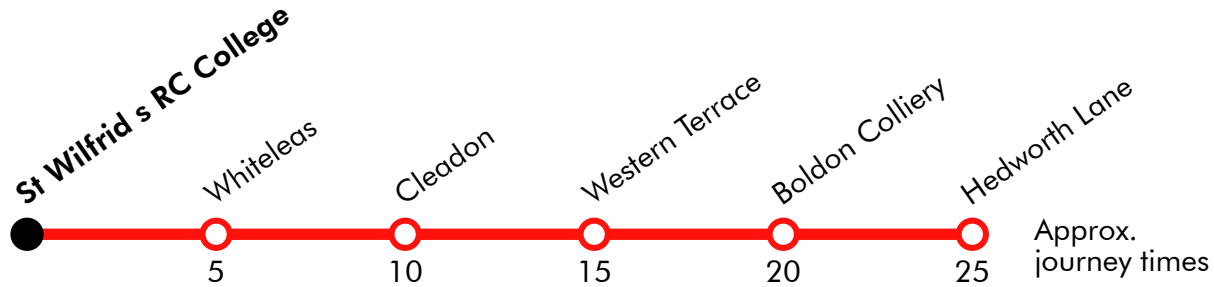

S812 St Wilfrids RC - Hedworth Lane

Effective from: 01/09/2025

J H Coaches

Monday to Friday

St Wilfrid s RC College	1520
Whiteleas	1525
Cleadon	1530
Western Terrace	1535
Boldon Colliery	1540
Hedworth Lane	1545

Via: Allotment Gardens, Stanhope Road, Boldon Lane, Whiteleas Way, Nevinson Avenue, King George Road, Temple Park Road, King George Road, Shields Road, Whitburn Road, Station Road, Front Street, Western Terrace, Addison Road, North Road, Hubert Street, North Road, Hedworth Lane