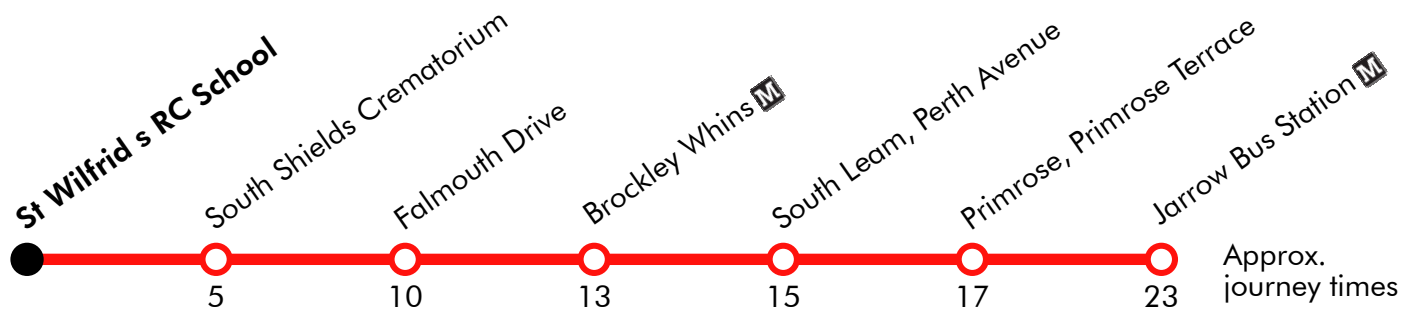

## Monday to Friday

St Wilfrids RC College	1520
South Shields Crematorium	1530
Falmouth Drive	1538
Brockley Whins	1548
South Leam, Perth Avenue	1551
Primrose, Primrose Terrace	1556
Jarrow Bus Station	1600

Via: Allotment Gardens, Temple Park Road, Stanhope Road, Boldon Lane, John Reid Road, Winkell Road, Wenlock Road, Dame Flora Robson Avenue, Henderson Road, Newcastle Road, Lynton Avenue, Taunton Avenue, Falmouth Drive, Lynton Avenue, Stanhope Road, John Reid Road, Perth Avenue, Australia Grove, Melbourne Gardens, Link Road, Inverness Road, Perth Avenue, Edinburgh Road, Leam Lane, Hedworth Lane, Primrose Terrace, Springwell Road, Monkton Terrace, Howard Street, Jarrow Bus Station