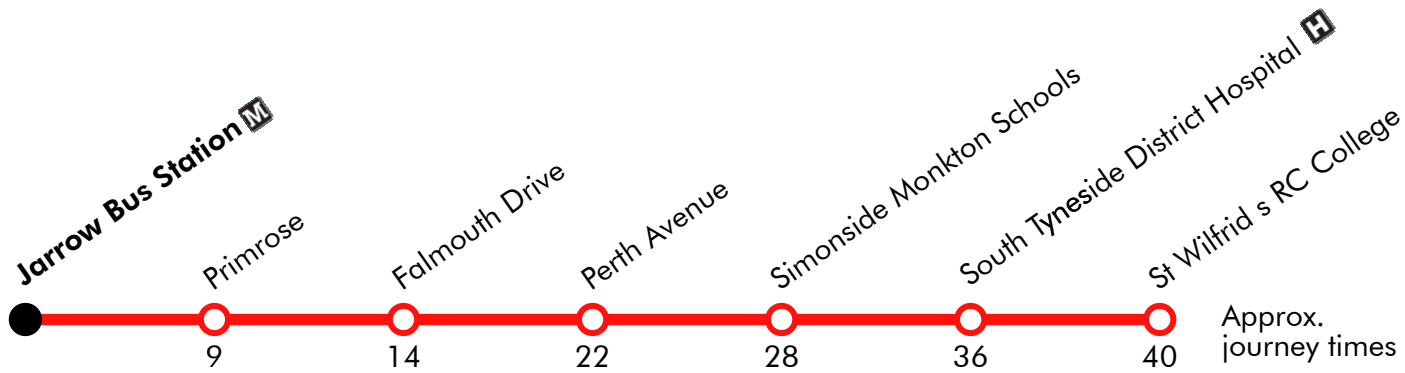

## Monday to Friday

Jarrow Bus Station	0730
Primrose	0739
Falmouth Drive	0744
Perth Avenue	0752
Simonside Monkton Schools	0758
South Tyneside District Hosp, Harton Ln	0806
St Wilfrid's RC College	0810

Via: Jarrow Bus Station, Howard Street, Monkton Terrace, Springwell Road, Primrose Terrace, Roman Road, Leam Lane, Lynton Avenue, Taunton Avenue, Falmouth Drive, Lynton Avenue, Stanhope Road, Leam Lane, Edinburgh Road, Perth Avenue, Dame Flora Robson Avenue, Wenlock Road, Green Lane, Boldon Lane, Harton Lane, Temple Park Road, Allotment Gardens

## Monday to Friday

St Wilfrids RC College	1520
South Shields Crematorium	1530
Falmouth Drive	1538
Brockley Whins	1548
South Leam, Perth Avenue	1551
Primrose, Primrose Terrace	1556
Jarrow Bus Station	1600

Via: Allotment Gardens, Temple Park Road, Stanhope Road, Boldon Lane, John Reid Road, Winkell Road, Wenlock Road, Dame Flora Robson Avenue, Henderson Road, Newcastle Road, Lynton Avenue, Taunton Avenue, Falmouth Drive, Lynton Avenue, Stanhope Road, John Reid Road, Perth Avenue, Australia Grove, Melbourne Gardens, Link Road, Inverness Road, Perth Avenue, Edinburgh Road, Leam Lane, Hedworth Lane, Primrose Terrace, Springwell Road, Monkton Terrace, Howard Street, Jarrow Bus Station