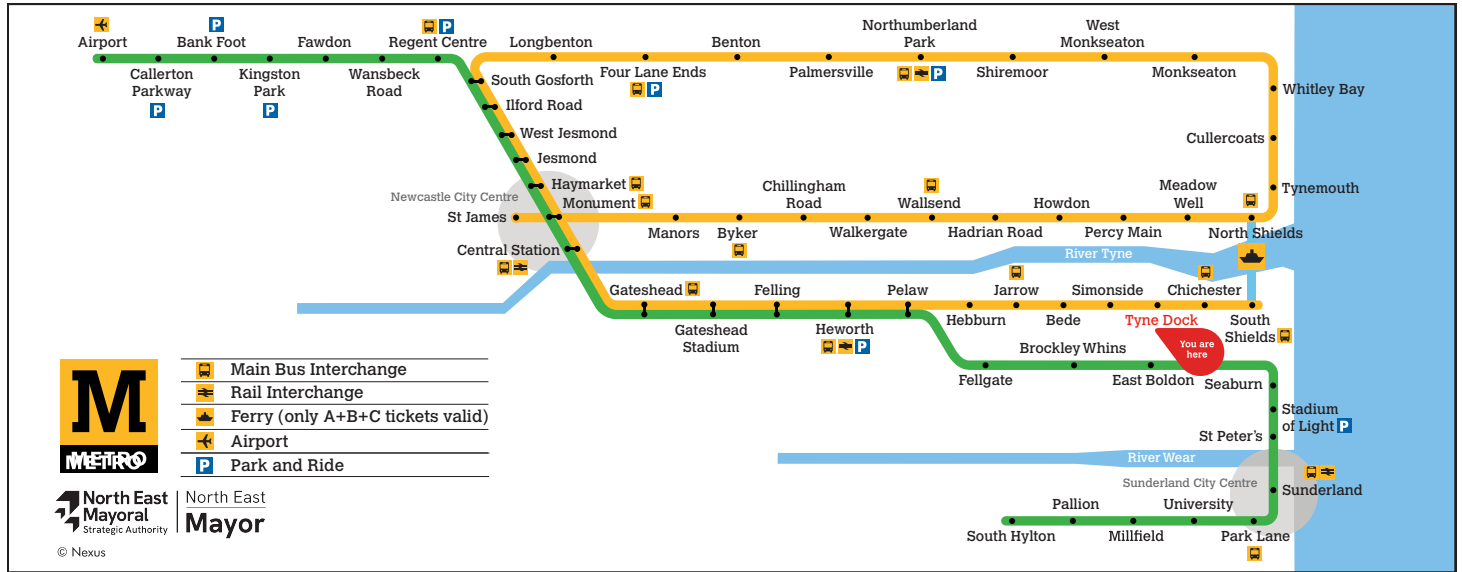

These timetables will change on public holidays.

**Towards South Shields**

Daytime Monday to Saturday  
**Every 12 minutes**

Evenings and Sundays  
**Every 15 minutes**

Get the Pop App for the latest service information and to plan your journey

### Trains towards St James via Whitley Bay

- Main Bus Interchange
- Rail Interchange
- Ferry (only A+B+C tickets valid)
- Airport
- Park and Ride

## Towards St James via Whitley Bay

These timetables will change on public holidays.

**Towards St James via Whitley Bay**

Daytime Monday to Saturday  
**Every 12 minutes**

Evenings and Sundays  
**Every 15 minutes**

- a** Terminates at Benton
- b** Terminates at Monument
- c** Terminates at Manors

Get the Pop App for the latest service information and to plan your journey