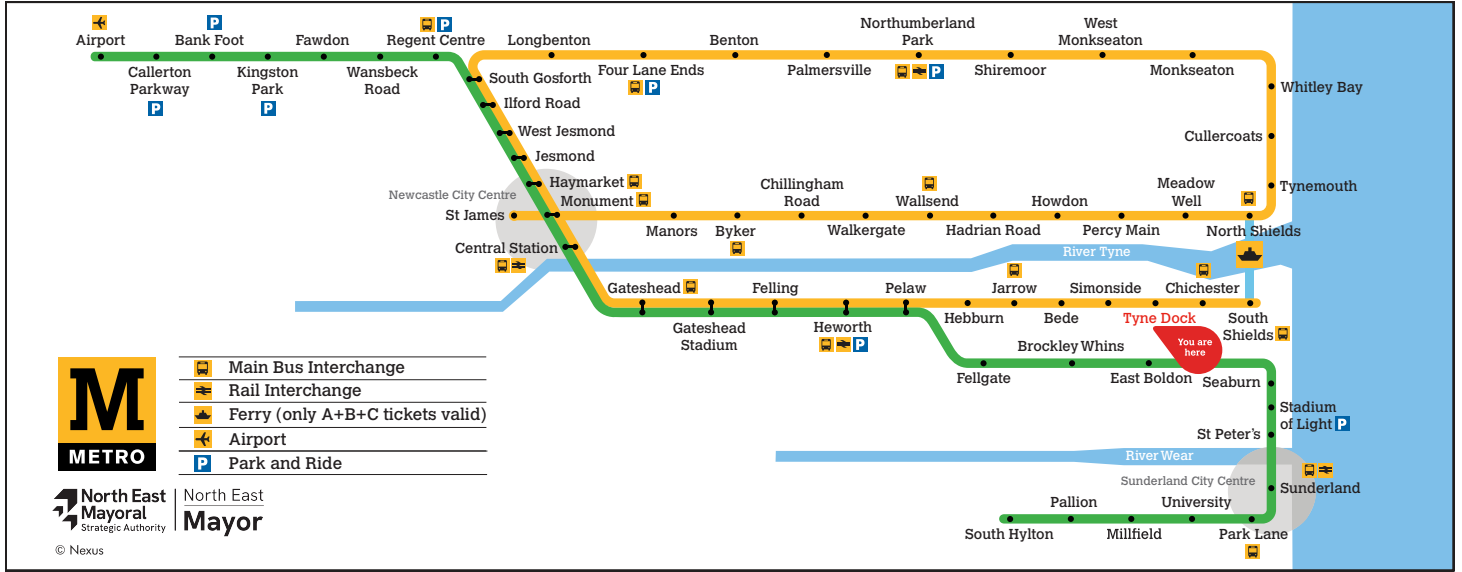

Tyne Dock

Platform 1

Trains towards South Shields

Towards South Shields

Monday to Friday	Saturday	Sunday
Hour Minutes	Hour Minutes	Hour Minutes
05 33 46 57	05 33	05 48
06 08 23 33 44 56	06 03 17 33 48 58	06 18 48
07 08 20 32 44 57	07 18 33 48	07 18 48
08 09 20 32 45 57	08 03 18 33 48	08 18 48
09 09 20 32 44 56	09 03 18 32 44 56	09 18 48
10 08 20 32 44 56	10 08 20 32 44 56	10 03 18 33 48
11 08 20 32 44 56	11 08 20 32 44 56	11 03 18 33 48
12 08 20 32 44 56	12 08 20 32 44 56	12 03 18 33 48
13 08 20 32 44 56	13 08 20 32 44 56	13 03 18 33 48
14 08 20 32 44 56	14 08 20 32 44 56	14 03 18 33 48
15 08 20 32 47 56	15 08 20 32 47 56	15 03 18 33 48
16 09 20 32 46 57	16 08 20 32 46 56	16 03 18 33 48
17 09 20 32 45 57	17 08 20 32 44 56	17 03 18 33 48
18 08 22 33 48	18 08 22 33 48	18 03 18 33 48
19 03 18 33 48	19 03 18 33 48	19 03 18 33 48
20 03 18 33 48	20 03 18 33 48	20 03 18 33 48
21 03 18 33 48	21 03 18 33 48	21 03 18 33 48
22 03 18 33 48	22 03 18 33 48	22 03 18 33 48
23 03 18 33 48	23 03 18 33 48	23 03 18 33 48

These timetables will change on public holidays.

Towards South Shields

Daytime Monday to Saturday
Every 12 minutes

Evenings and Sundays
Every 15 minutes

Get the Pop App for the latest service information and to plan your journey

Displayed May 2026