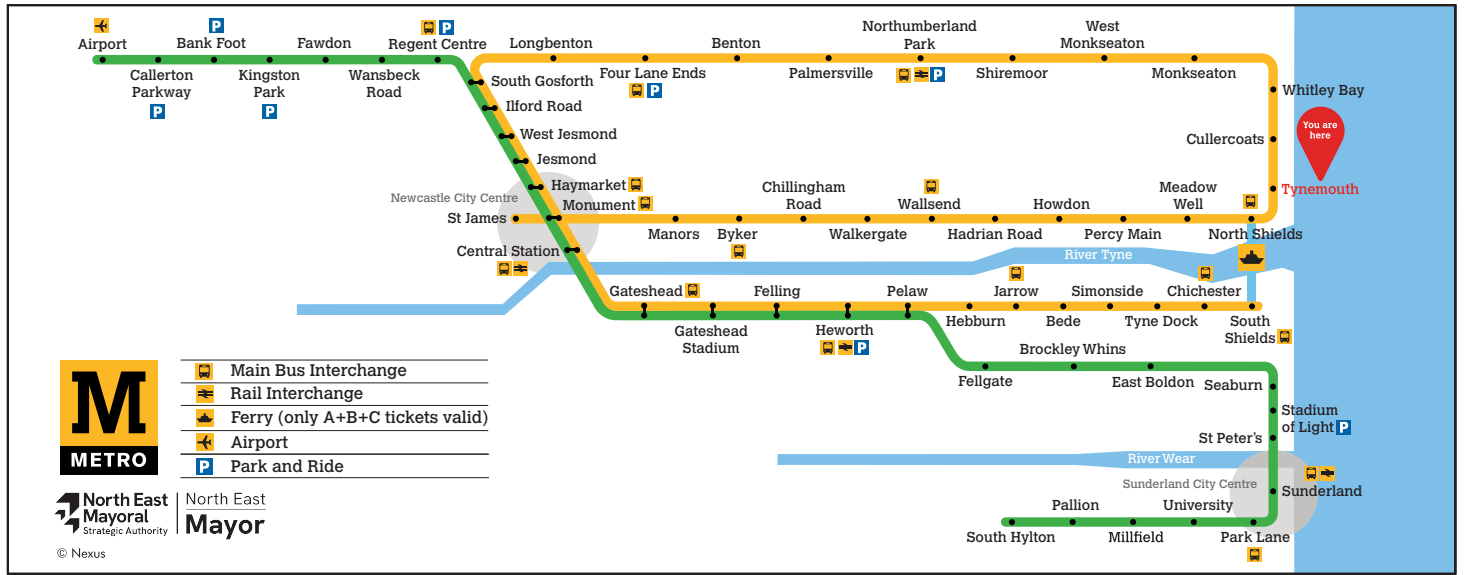

### Trains towards South Shields via Whitley Bay

<sup>a</sup> Terminates at Longbenton  
<sup>b</sup> Terminates at Pelaw  
<sup>v</sup> Trains leave from Platform 2

These timetables will change on public holidays.

**Towards South Shields via Whitley Bay**

- <sup>a</sup> Terminates at Monument
- <sup>b</sup> Terminates at Manors
- <sup>v</sup> Train departs towards South Shields via Whitley Bay

These timetables will change on public holidays.

**Towards St James**

**Every 12 minutes**  
Daytime Monday to Saturday  
Evenings and Sundays

**Every 15 minutes**

Get the Pop App for the latest service information and to plan your journey