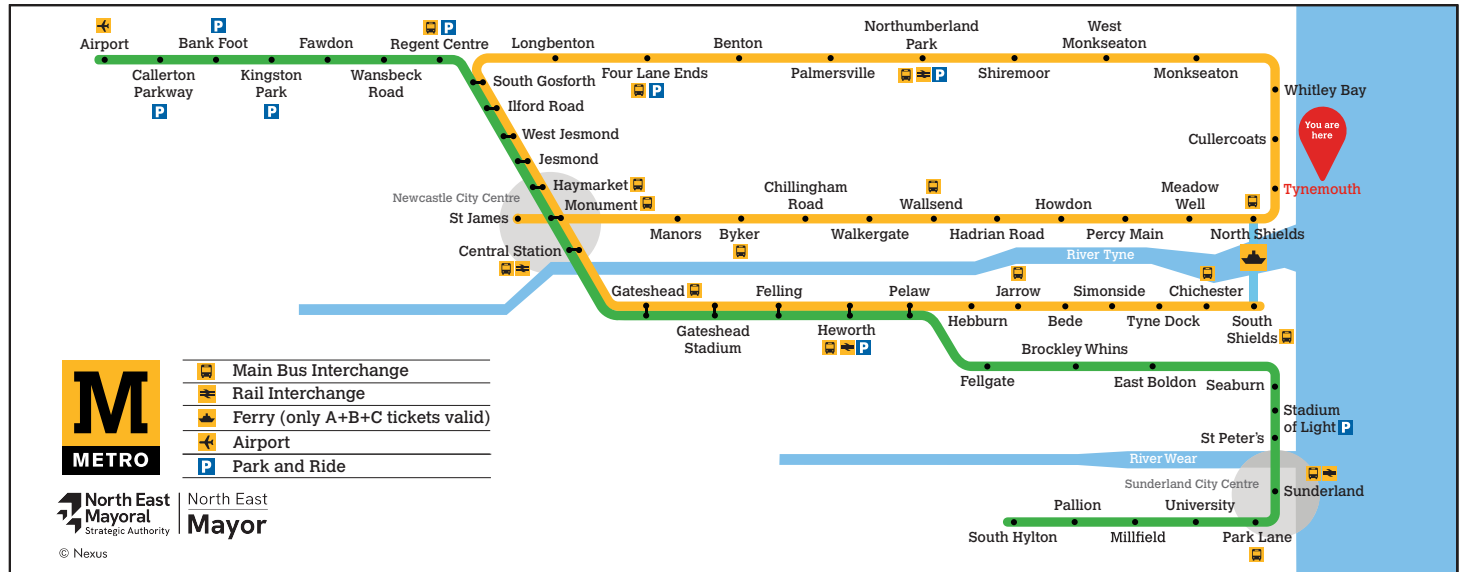

<sup>a</sup> Terminates at Longbenton  
<sup>b</sup> Terminates at Pelaw  
<sup>v</sup> Trains leave from Platform 2

These timetables will change on public holidays.

**Towards South Shields via Whitley Bay**

Daytime Monday to Saturday  
**Every 12 minutes**

Evenings and Sundays  
**Every 15 minutes**

Get the Pop App for the latest service information and to plan your journey

### Trains towards St James

- <sup>a</sup> Terminates at Monument
- <sup>b</sup> Terminates at Manors
- <sup>v</sup> Train departs towards South Shields via Whitley Bay

These timetables will change on public holidays.

**Towards St James**