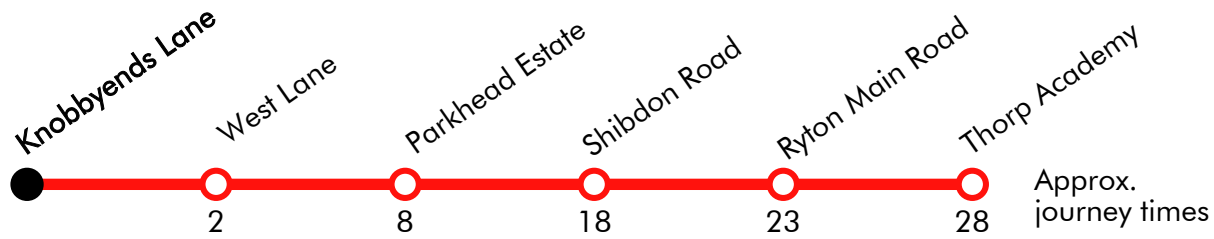

S884 Winlaton - Thorp Academy

Effective from: 01/09/2025

Go North East

Monday to Friday

Knobbyends Lane	0735
West Lane	0737
Parkhead Estate, Park Lane	0743
Shibdon Road	0753
Ryton Main Road	0800
Thorp Academy	0805

Via: Knobbyends Lane, West Lane, Park Lane, Shibdon Bank, Shibdon Road, Bridge Street, Stella Road, Main Road, Ashfield Terrace, Main Road