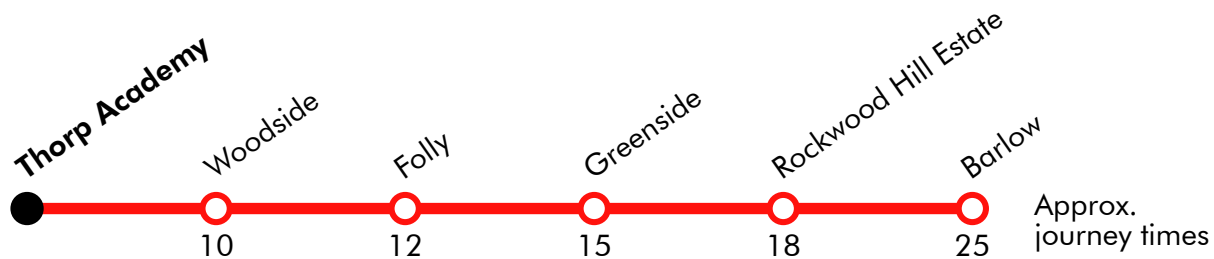

S877

Thorp Academy - Greenside - Rockwood Hill Estate - Barlow

Effective from: 01/09/2025

J H Coaches

Monday to Friday

Thorp Academy	1440
Woodside	1450
Folly	1452
Greenside	1455
Rockwood Hill Estate	1458
Barlow	1505

Via: Main Road, Woodside Lane, Folly Lane, Alma Terrace, Lead Road, Rockwood Hill Est, Rockwood Hill Road, Rockwood Hill Road, Spen Lane, Pawston Road, Barlow Road