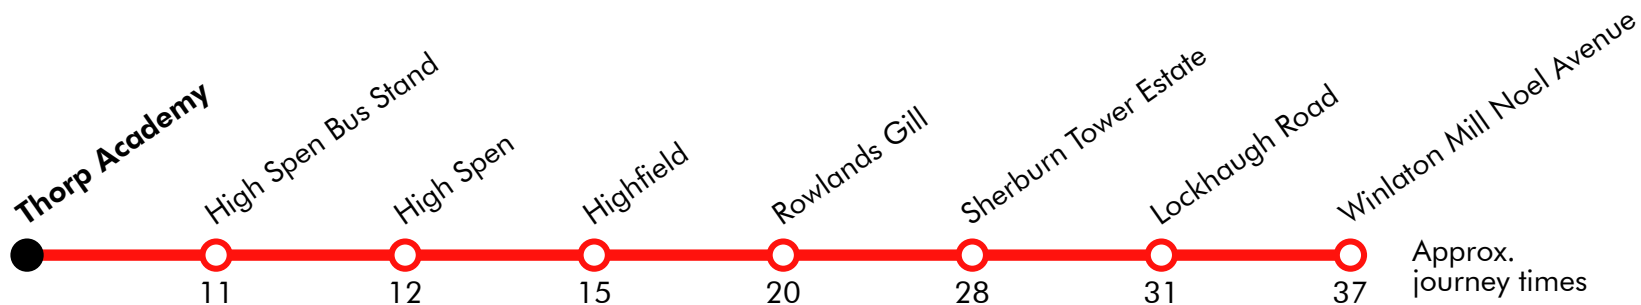

S875 Thorp Academy - Winlaton Mill

Effective from: 01/09/2025

Stanley Travel

Monday to Friday

Thorp Academy	1440	1441
High Spen Bus Stand	1452	1452
High Spen	1453	1453
Highfield	1456	1456
Rowlands Gill	1501	1501
Sherburn Tower Estate	1509	1509
Lockhaugh Road	1511	1511
Lockhaugh Road	1513	1513
Winlaton Mill Noel Avenue	1518	1518

Via: Main Road, Main Street, Greenside Road, Woodside Lane, Spen Lane, Collingdon Road, Ramsey Street, Collingdon Road, Hookergate Lane, Smailes Lane, Strathmore Road, Station Road, Sherburn Towers Est, Sherburn Tower Est, Sherburn Towers Est, Lockhaugh Road, Spa Well Road, Noel Avenue