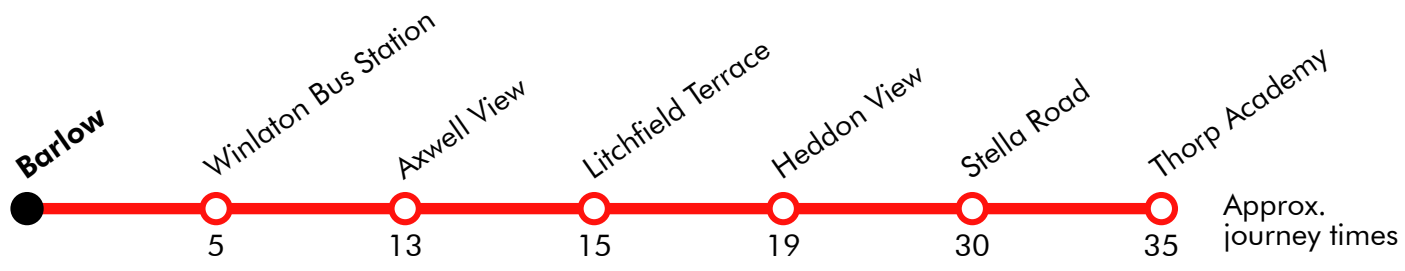

S863 Barlow - Winlaton - Parkhead Estate - Ryton - Thorp Academy Go North East

Effective from: 01/09/2025

Monday to Friday

Barlow	0730
Winlaton Bus Station	0735
Axwell View	0743
Litchfield Terrace	0745
Heddon View	0749
Stella Road	0800
Thorp Academy	0805