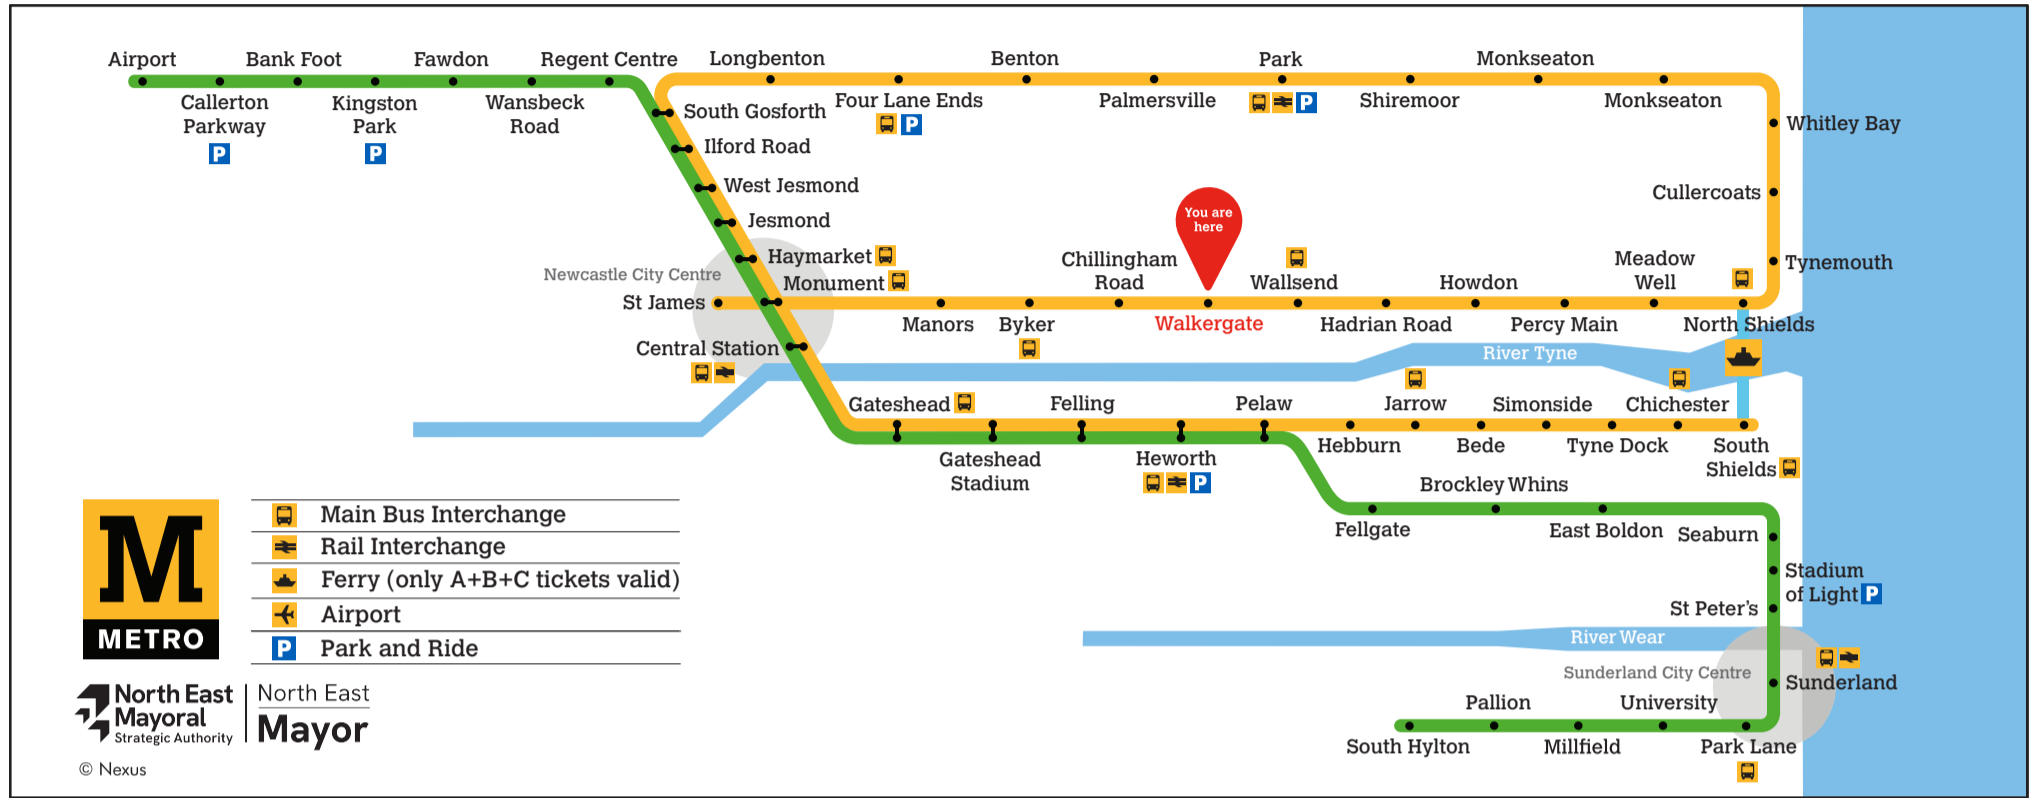

Walkergate

Platform 1

Trains towards South Shields via Whitley Bay

Towards South Shields via Whitley Bay

Monday to Friday	Saturday	Sunday
Hour Minutes	Hour Minutes	Hour Minutes
05 55	05 05 20 35 50	05 05 35
06 07 19 31 43 55	06 05 20 35 50	06 35
07 07 19 31 43 55	07 05 20 35 50	07 05 35
08 07 19 31 43 55	08 05 19 31 43 55	08 05 35
09 07 19 31 43 55	09 07 19 31 43 55	09 05 35
10 07 19 31 43 55	10 07 19 31 43 55	10 05 20 35 50
11 07 19 31 43 55	11 07 19 31 43 55	11 05 20 35 50
12 07 19 31 43 55	12 07 19 31 43 55	12 05 20 35 50
13 07 19 31 43 55	13 07 19 31 43 55	13 05 20 35 50
14 07 19 31 43 55	14 07 19 31 43 55	14 05 20 35 50
15 07 19 31 43 55	15 07 19 31 43 55	15 05 20 35 50
16 07 19 31 43 55	16 07 19 31 43 55	16 05 20 35 50
17 07 19 31 39 ^b 50	17 07 19 31 39 ^b 50	17 05 20 35 50
18 05 20 35 50	18 05 20 35 50	18 05 20 35 50
19 05 20 35 50	19 05 20 35 50	19 05 20 35 50
20 05 20 35 50	20 05 20 35 50	20 05 20 35 50
21 05 20 35 50	21 05 20 35 50	21 05 20 35 50
22 05 20 35 50 ^b	22 05 20 35 50 ^b	22 05 20 35 50 ^b
23 05 ^a 20 ^a 35 ^a 50 ^a	23 05 ^a 20 ^a 35 ^a 50 ^a	23 05 ^a 20 ^a 35 ^a 50 ^a

^a Terminates at Longbenton
^b Terminates at Pelaw

These timetables will change on public holidays.

Towards South Shields via Whitley Bay

Daytime Monday to Saturday
Every 12 minutes

Evenings and Sundays
Every 15 minutes

^a Terminates at Monument
^b Terminates at Manors

These timetables will change on public holidays.

Towards St James

Daytime Monday to Saturday
Every 12 minutes

Evenings and Sundays
Every 15 minutes

Get the Pop App for the latest service information and to plan your journey