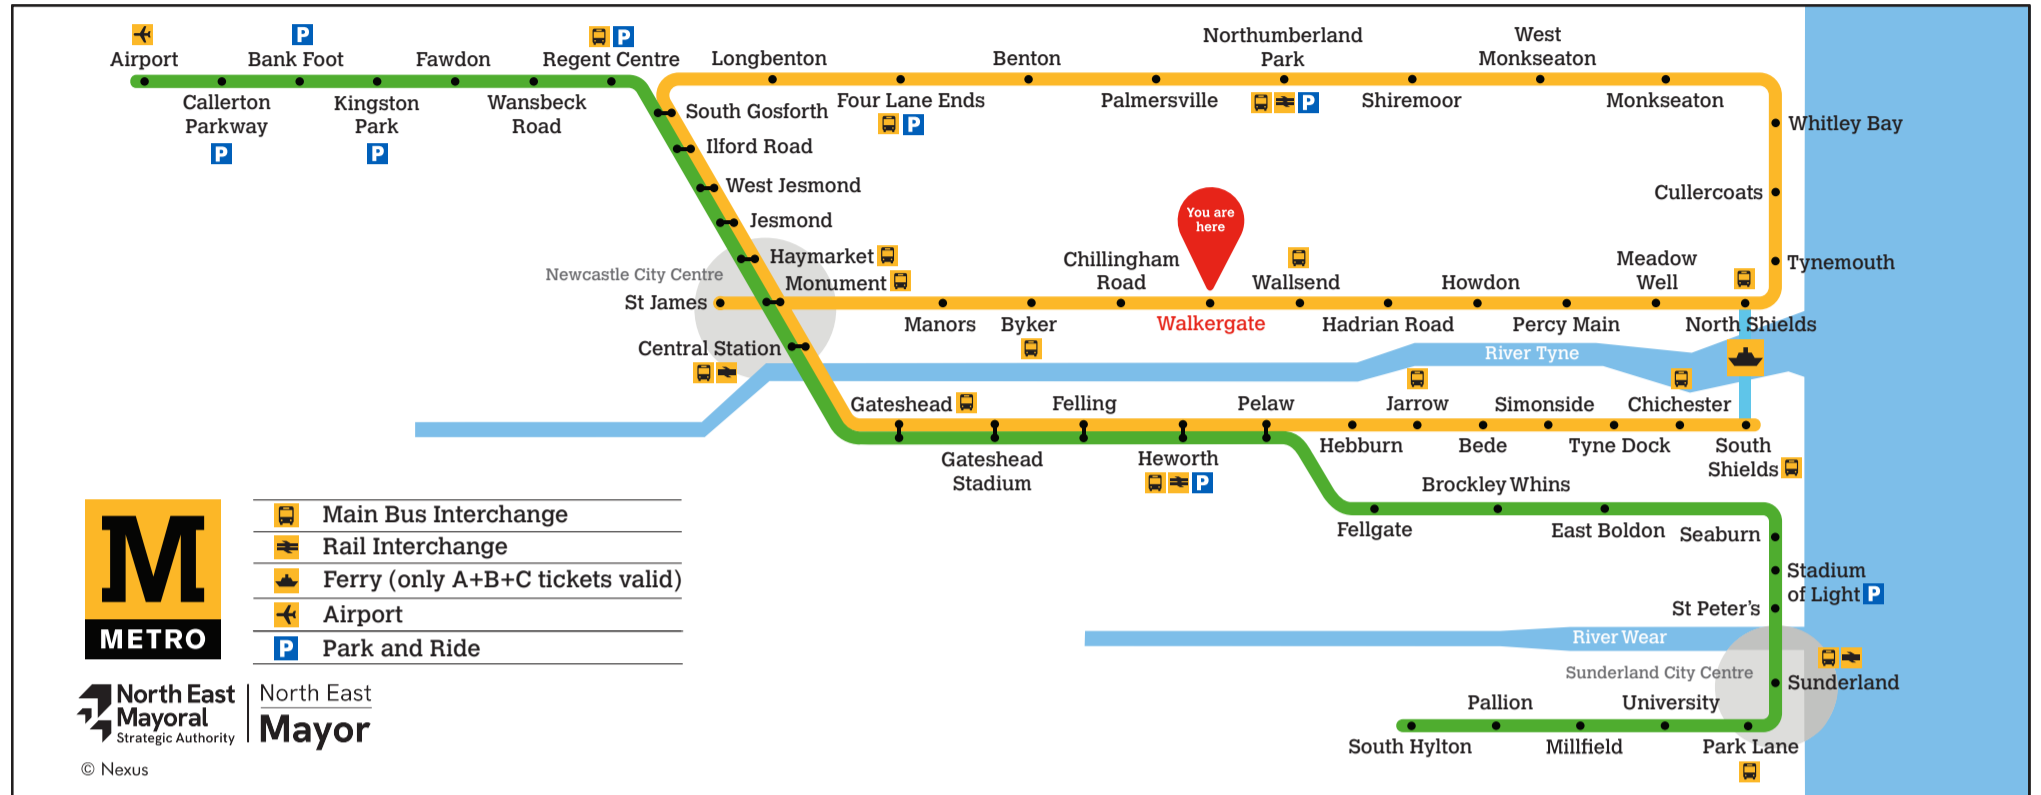

^a Terminates at Longbenton
^b Terminates at Pelaw

These timetables will change on public holidays.

Towards South Shields via Whitley Bay

Daytime Monday to Saturday
Every 12 minutes

Evenings and Sundays
Every 15 minutes

Get the Pop App for the latest service information and to plan your journey

Displayed May 2026

Walkergate

Platform 2

Trains towards St James

Towards St James

Monday to Friday	Saturday	Sunday
Hour Minutes	Hour Minutes	Hour Minutes
05 45	05 57	05
06 04 24 38 50	06 12 27 42 57	06 42
07 02 14 26 38 50	07 12 27 42 57	07 12 42
08 02 14 26 38 50	08 12 27 42 57	08 12 42
09 02 14 26 38 50	09 12 27 42 57	09 12 42 57
10 02 14 26 38 50	10 12 27 43 53	10 12 29 44 59
11 02 14 26 38 50	11 02 14 26 38 50	11 14 29 44 59
12 02 14 26 38 50	12 02 14 26 38 50	12 14 29 44 59
13 02 14 26 38 50	13 02 14 26 38 50	13 14 29 44 59
14 02 14 26 38 50	14 02 14 26 38 50	14 14 29 44 59
15 02 14 26 38 50	15 02 14 26 38 50	15 14 29 44 59
16 02 14 26 38 50	16 02 14 26 38 50	16 14 29 44 59
17 03 15 26 38 50	17 02 14 26 38 50	17 14 29 44 59
18 03 15 26 38 50	18 02 14 26 38 50	18 12 27 42 57
19 02 14 27 42 57	19 02 14 27 42 57	19 12 27 42 57
20 12 27 42 57	20 12 27 42 57	20 12 27 42 57
21 12 27 42 57	21 12 27 42 57	21 12 27 42 57
22 12 27 42 57	22 12 27 42 57	22 12 27 42 57
23 12 27 42 57 ^a	23 12 27 42 57 ^a	23 12 27 42 57 ^a
00 12 ^a 27 ^b	00 12 ^a 27 ^b	00 12 ^a 27 ^b

^a Terminates at Monument
^b Terminates at Manors

These timetables will change on public holidays.

Towards St James

Daytime Monday to Saturday
Every 12 minutes

Evenings and Sundays
Every 15 minutes

Get the Pop App for the latest service information and to plan your journey