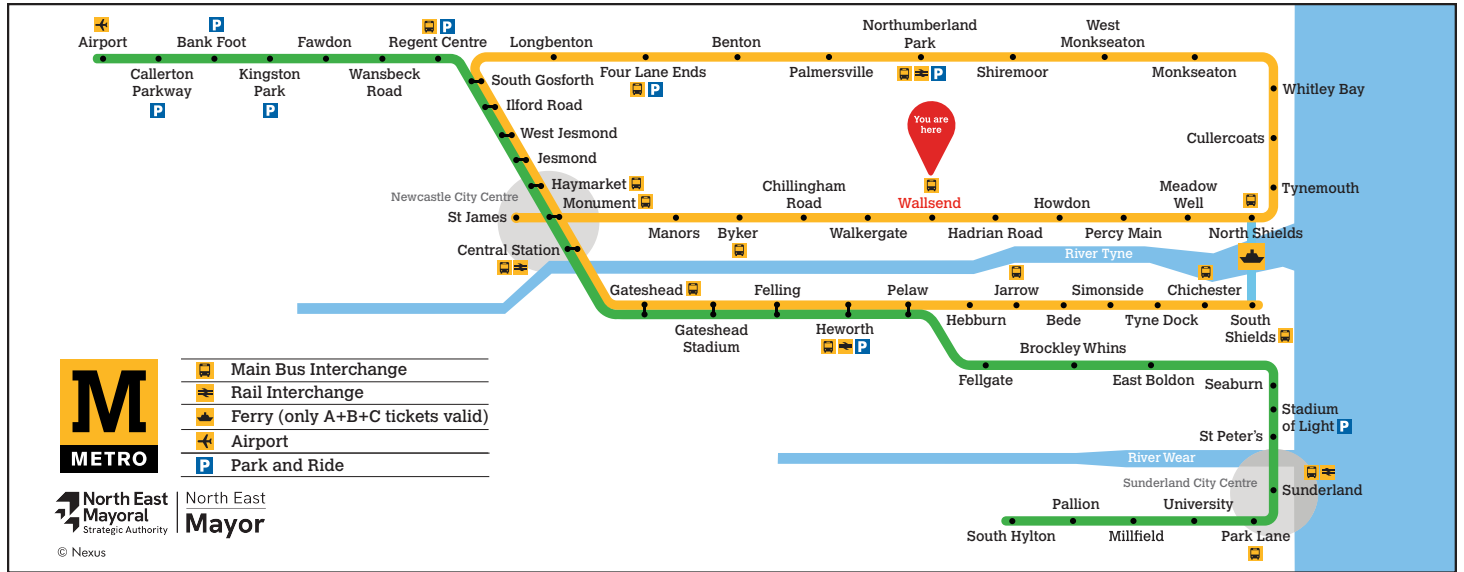

Wallsend

Platform 1

Trains towards South Shields via Whitley Bay

Towards South Shields via Whitley Bay

These timetables will change on public holidays.

Towards South Shields via Whitley Bay

Daytime Monday to Saturday
Every 12 minutes

a Terminates at Longbenton
b Terminates at Pelaw

Get the Pop App for the latest service information and to plan your journey

Displayed May 2026

Wallsend

Platform 2

Trains towards St James

- Main Bus Interchange
- Rail Interchange
- Ferry (only A+B+C tickets valid)
- Airport
- Park and Ride

- ^a Terminates at Monument
- ^b Terminates at Manors

These timetables will change on public holidays.

Towards St James

Daytime Monday to Saturday
Every 12 minutes

Evenings and Sundays
Every 15 minutes

Get the Pop App for the latest service information and to plan your journey