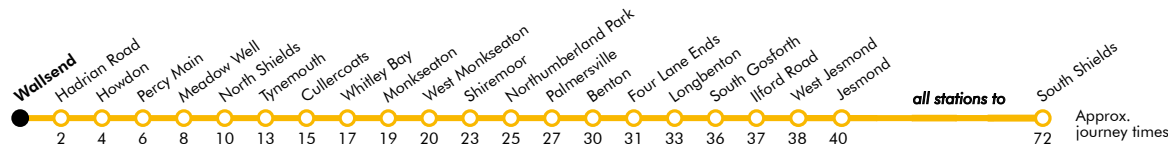

Wallsend

Platform 1

Trains towards South Shields via Whitley Bay

Towards South Shields via Whitley Bay

These timetables will change on public holidays.

Towards South Shields via Whitley Bay

Daytime Monday to Saturday
Every 12 minutes

Evenings and Sundays
Every 15 minutes

Monday to Friday	Saturday	Sunday
Hour Minutes	Hour Minutes	Hour Minutes
05 58	05 05	05 05
06 10 22 34 46 58	06 08 23 38 53	06 38
07 10 22 34 46 58	07 08 23 38 53	07 08 38
08 10 22 34 46 58	08 08 22 34 46 58	08 08 38
09 10 22 34 46 58	09 10 22 34 46 58	09 08 38
10 10 22 34 46 58	10 10 22 34 46 58	10 07 22 37 52
11 10 22 34 46 58	11 10 22 34 46 58	11 07 22 37 52
12 10 22 34 46 58	12 10 22 34 46 58	12 07 22 37 52
13 10 22 34 46 58	13 10 22 34 46 58	13 07 22 37 52
14 10 22 34 46 58	14 10 22 34 46 58	14 07 22 37 52
15 10 22 34 46 58	15 10 22 34 46 58	15 07 22 37 52
16 10 22 34 46 58	16 10 22 34 46 58	16 07 22 37 52
17 10 22 34 42b 53	17 10 22 34 42b 53	17 07 22 37 52
18 08 23 38 53	18 08 23 38 53	18 07 22 38 53
19 08 23 38 53	19 08 23 38 53	19 08 23 38 53
20 08 23 38 53	20 08 23 38 53	20 08 23 38 53
21 08 23 38 53	21 08 23 38 53	21 08 23 38 53
22 08 23 38 53b	22 08 23 38 53b	22 08 23 38 53b
23 08a 23a 38a 53a	23 08a 23a 38a 53a	23 08a 23a 38a 53a

a Terminates at Longbenton
b Terminates at Pelaw

Get the Pop App for the latest service information and to plan your journey

Displayed May 2026

Wallsend

Platform 2

Trains towards St James

- Main Bus Interchange
- Rail Interchange
- Ferry (only A+B+C tickets valid)
- Airport
- Park and Ride

- ^a Terminates at Monument
- ^b Terminates at Manors

These timetables will change on public holidays.

Towards St James

Daytime Monday to Saturday
Every 12 minutes

Evenings and Sundays
Every 15 minutes

Get the Pop App for the latest service information and to plan your journey