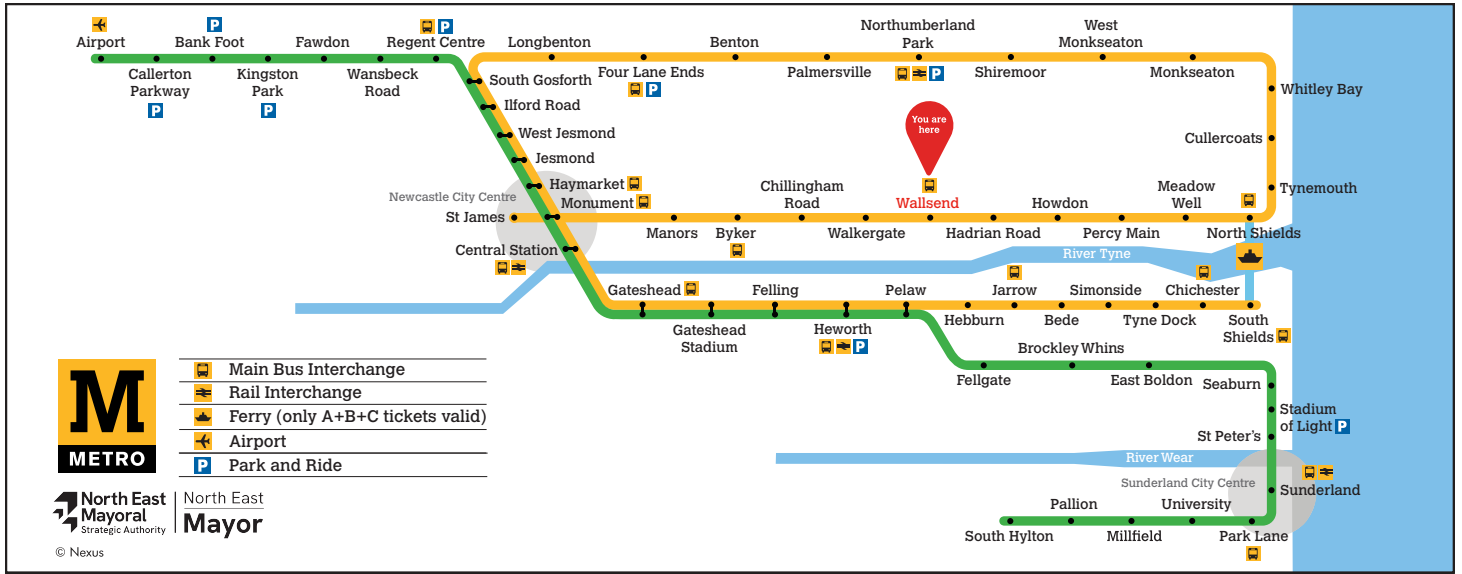

Wallsend

Platform 1

Trains towards South Shields via Whitley Bay

Towards South Shields via Whitley Bay

These timetables will change on public holidays.

Towards South Shields via Whitley Bay

Daytime Monday to Saturday
Every 12 minutes

a Terminates at Longbenton
b Terminates at Pelaw

Get the Pop App for the latest service information and to plan your journey

Displayed May 2026

Wallsend

Platform 2

Trains towards St James

- Main Bus Interchange
- Rail Interchange
- Ferry (only A+B+C tickets valid)
- Airport
- Park and Ride

- ^a Terminates at Monument
- ^b Terminates at Manors

These timetables will change on public holidays.

Towards St James

Daytime Monday to Saturday
Every 12 minutes

Evenings and Sundays
Every 15 minutes

Get the Pop App for the latest service information and to plan your journey