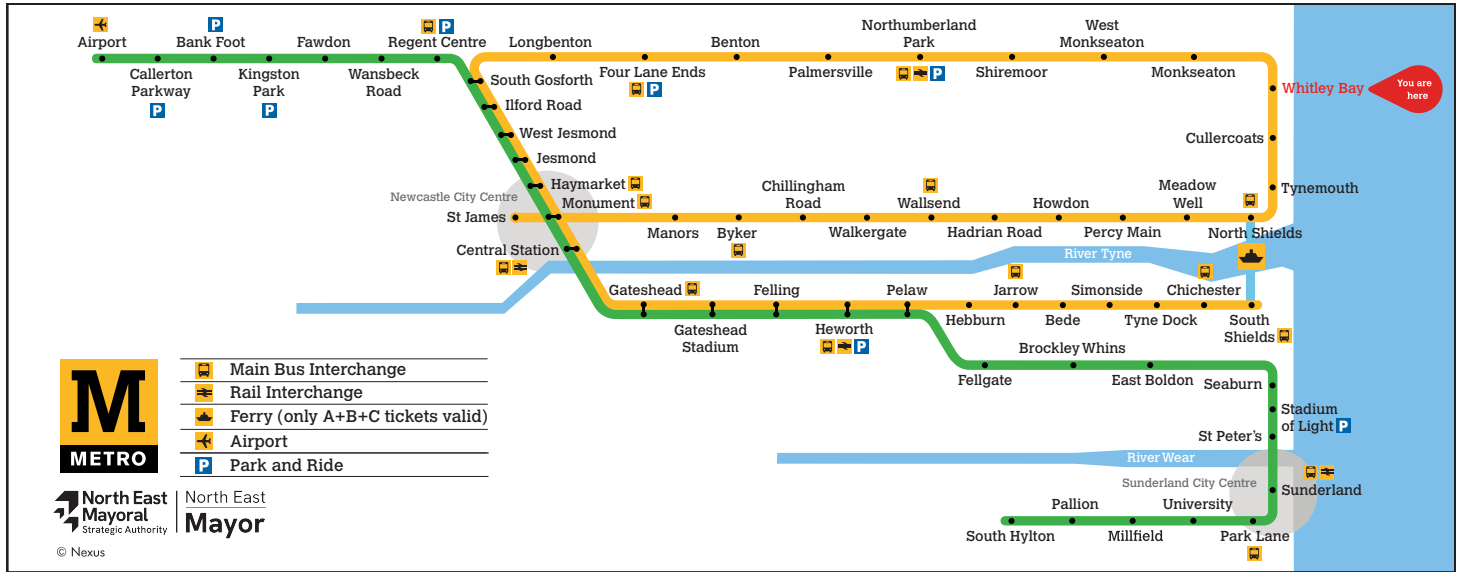

Whitley Bay

Platform 1

Trains towards South Shields

Towards South Shields

Monday to Friday	Saturday	Sunday
Hour Minutes	Hour Minutes	Hour Minutes
05 41	05 40	05 05
06 04 16 28 40 52	06 05 25 40 55	06 25 55
07 04 16 28 40 52	07 10 25 40 55	07 25 55
08 04 16 28 40 52	08 10 25 40 52	08 25 55
09 04 16 28 40 52	09 04 16 28 40 52	09 25 55
10 04 16 28 40 52	10 04 16 28 40 52	10 25 40 55
11 04 16 28 40 52	11 04 16 28 40 52	11 10 25 40 55
12 04 16 28 40 52	12 04 16 28 40 52	12 10 25 40 55
13 04 16 28 40 52	13 04 16 28 40 52	13 10 25 40 55
14 04 16 28 40 52	14 04 16 28 40 52	14 10 25 40 55
15 04 16 28 40 52	15 04 16 28 40 52	15 10 25 40 55
16 04 16 28 40 52	16 04 16 28 40 52	16 10 25 40 55
17 04 16 28 40 52 59 ^b	17 04 16 28 40 52 59 ^b	17 10 25 40 55
18 10 25 40 55	18 10 25 40 55	18 10 25 40 55
19 10 25 40 55	19 10 25 40 55	19 10 25 40 55
20 10 25 40 55	20 10 25 40 55	20 10 25 40 55
21 10 25 40 55	21 10 25 40 55	21 10 25 40 55
22 10 25 40 55	22 10 25 40 55	22 10 25 40 55
23 10 ^b 25 ^a 40 ^a 55 ^a	23 10 ^b 25 ^a 40 ^a 55 ^a	23 10 ^b 25 ^a 40 ^a
00 10 ^a	00 10 ^a	00 10 ^a

^a Terminates at Longbenton
^b Terminates at Pelaw

These timetables will change on public holidays.

Towards South Shields

Daytime Monday to Saturday
Every 12 minutes

Evenings and Sundays
Every 15 minutes

Get the Pop App for the latest service information and to plan your journey

^a Terminates at Monument
^b Terminates at Manors

These timetables will change on public holidays.

Towards St James

Daytime Monday to Saturday

Every 12 minutes

Evenings and Sundays

Every 15 minutes

Get the Pop App for the latest service information and to plan your journey