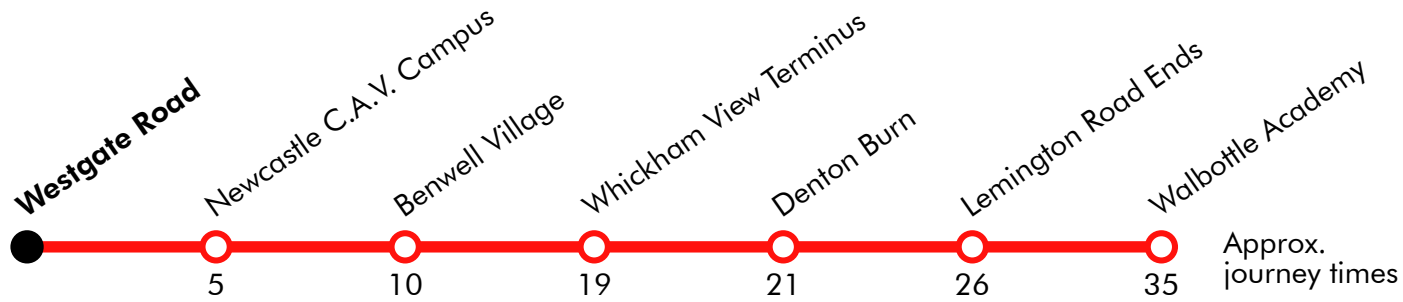

S146 Walbottle Academy - Kenton Bar

Effective from: 01/09/2025

J H Coaches

Monday to Friday

Walbottle Academy	1442
West Denton Shops	1453
Cowgate	1503
Kenton Bar	1507

Via: Hexham Road, Hawthorn Terrace, Hexham Road, Old Hexham Road, Hexham Road, Hillhead Road, West Denton Way, Stamfordham Road, Ponteland Road

S154 Westgate Road - Whickham View - Walbottle Academy Go North East

Effective from: 01/09/2025

Monday to Friday

Westgate Road	0735
Newcastle C.A.V. Campus	0740
Benwell Village	0745
Whickham View Terminus	0754
Denton Burn	0756
Lemington Road Ends	0801
Walbottle Academy	0810

Via: Westgate Road, West Road, Pease Avenue, Fox And Hounds Lane, Fergusons Lane, Ferguson's Lane, Whickham View, Denton Road, West Road, A69, A69 Lemington Slip Road, Hexham Road, Hawthorn Terrace, Hexham Road

Via: Hexham Road, Hawthorn Terrace, Hexham Road, Old Hexham Road, Hexham Road, Lemington Road Ends Slip Road, Roman Way, A69, West Road, Denton Road, Whickham View, Ferguson's Lane, Fox And Hounds Lane, Pease Avenue, West Road, Westgate Road