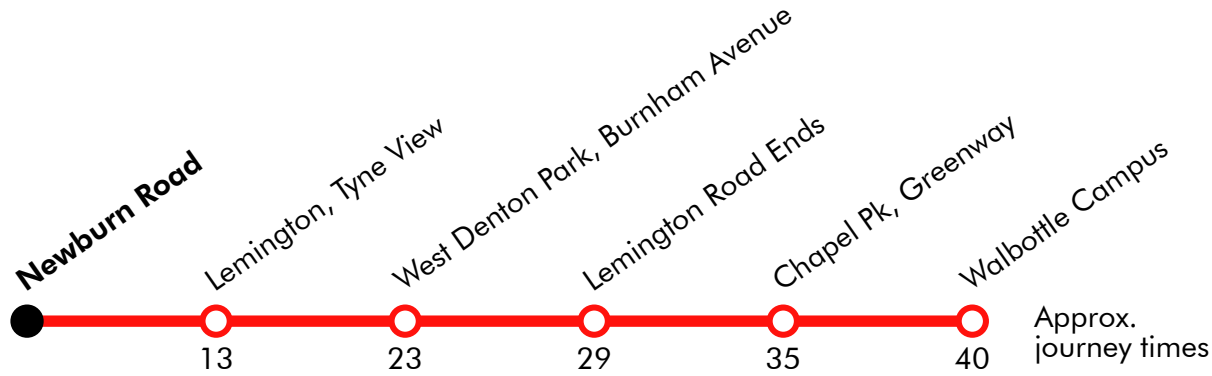

Via: Hexham Road, Hawthorn Terrace, Hexham Road, Old Hexham Road, Hexham Road, Hospital Lane, Combe Drive, Burnham Avenue, Union Hall Road, Kirkston Avenue, Moorway Drive, Neptune Road, Kirkston Avenue, Union Hall Road, Lemington Road Ends Slip Road, Roman Way, A69, West Road, Denton Road, Whickham View, Ferguson's Lane, Fox And Hounds Lane, Pease Avenue, Two Ball Lonnen

S129 Walbottle Campus - Silver Lonnen

Effective from: 01/09/2025

J H Coaches

Monday to Friday

Walbottle Campus	1535
Chapel Park, Greenway	1541
Chapel House, Hillhead Parkway	1546
West Denton Shops, West Denton Way	1551
Westerhope, Stamfordham Rd-Beaumont Terr	1557
Newbiggin Hall, Bedeburn Road	1600
Etal Lane	1605
Springfield Road	1610
Silver Lonnen	1615

Via: Hexham Road, Hawthorn Terrace, Walbottle Road, North Walbottle Road, Greenway, Hillhead Road, Hillhead Parkway, West Denton Way, West Denton Way Turning Circle, West Denton Way, Stamfordham Road, Newbiggin Lane, Bedeburn Road, Trevelyan Drive, Etal Lane, Ponteland Road, Springfield Road, Silver Lonnen

S137 Newburn - Walbottle Campus

Effective from: 01/09/2025

Go North East

Monday to Friday

Newburn Road	0730
Lemington, Tyne View	0743
West Denton Park, Burnham Avenue	0753
Lemington Road Ends	0759
Chapel Pk, Greenway-Kenmoor Way	0805
Walbottle Campus	0810