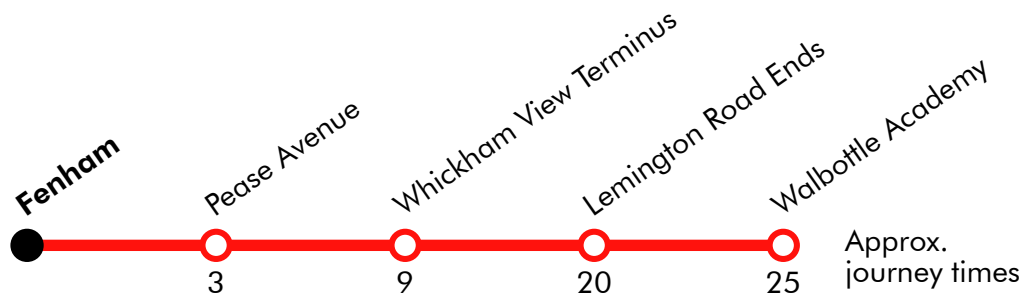

J H Coaches

Monday to Friday

Walbottle Academy	1442
West Denton Shops	1453
Slatyford Depot	1502
Fenham	1505

Via: Hexham Road, West Denton Way, Stamfordham Road, Netherby Drive, Two Ball Lonnen

S140 Two Ball Lonnen - Walbottle Academy

Stagecoach

Effective from: 01/09/2025

Monday to Friday

Fenham	0745
Pease Avenue	0748
Whickham View Terminus	0754
Lemington Road Ends	0805
Walbottle Academy	0810

Via: Two Ball Lonnen, Pease Avenue, Fox And Hounds Lane, Fergusons Lane, Ferguson's Lane, Whickham View, Denton Road, West Road, A69, A69 Lemington Slip Road, Hexham Road, Hawthorn Terrace, Hexham Road