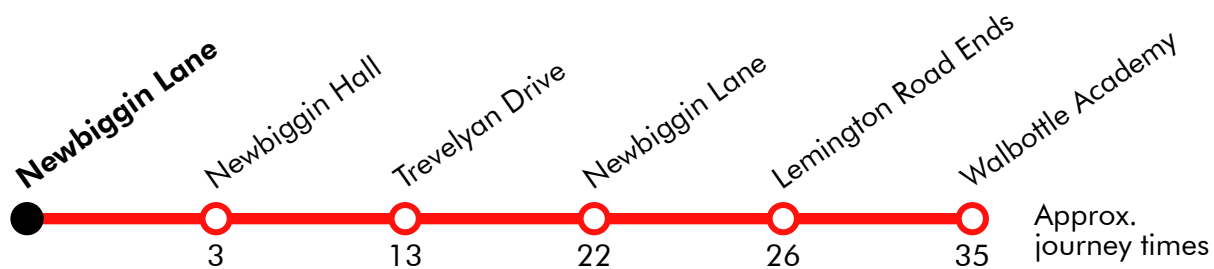

S141 Newbiggin Hall - Westerhope - Walbottle Academy

J H Coaches

Effective from: 01/09/2025

Monday to Friday

Newbiggin Lane	0735
Newbiggin Hall	0738
Trevelyan Drive	0748
Newbiggin Lane	0757
Lemington Road Ends	0801
Walbottle Academy	0810

Via: Newbiggin Lane, Bedeburn Road, Trevelyan Drive, Newbiggin Lane, Stamfordham Road, Hillhead Road, Hexham Road, Hawthorn Terrace, Hexham Road