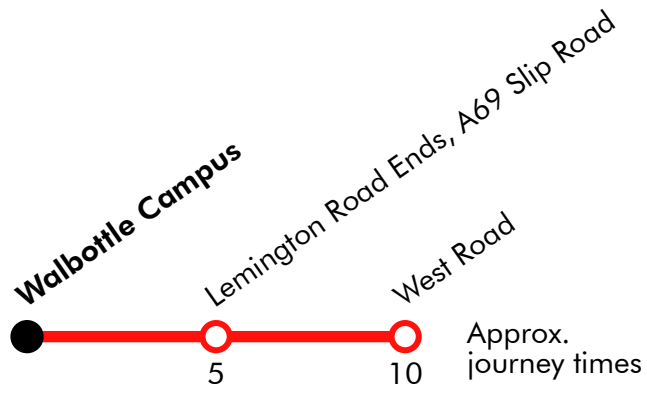

Via: Westgate Road, West Road, Pease Avenue, Fox And Hounds Lane, Fergusons Lane, Ferguson's Lane, Whickham View, Denton Road, West Road, A69, A69 Lemington Slip Road, Hexham Road, Hawthorn Terrace, Hexham Road

S154 Walbottle Academy - Whickham View - Westgate Road Go North East

Effective from: 03/11/2025

Monday to Friday

Walbottle Academy	1442
Walbottle	1444
Lemington Road Ends	1448
Denton Burn	1452
Whickham View Terminus	1454
Benwell Village, St Cuthberts High School	1459
Newcastle C.A.V Campus	1507
Westgate Road	1512

Via: Hexham Road, Hawthorn Terrace, Hexham Road, Old Hexham Road, Hexham Road, Lemington Road Ends Slip Road, Roman Way, A69, West Road, Denton Road, Whickham View, Ferguson's Lane, Fox And Hounds Lane, Pease Avenue, West Road, Westgate Road

S155 Walbottle Campus - West Road

Effective from: 01/09/2025

J H Coaches

Monday to Friday

Walbottle Campus	1442
Lemington Road Ends, A69 Slip Road	1447
West Road	1452

Via: Hexham Road, Hawthorn Terrace, Hexham Road, Old Hexham Road, Hexham Road, Lemington Road Ends Slip Road, Roman Way, A69