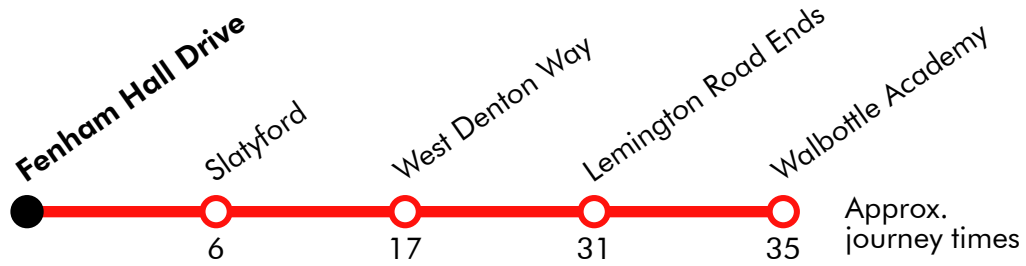

S139 Fenham Hall Drive - West Denton - Walbottle Academy Go North East

Effective from: 01/09/2025

Monday to Friday

Fenham Hall Drive	0735
Slatyford	0741
West Denton Way	0752
Lemington Road Ends	0806
Walbottle Academy	0810

Via: Fenham Hall Drive, Netherby Drive, Stamfordham Road, West Denton Way, Hillhead Road, Hexham Road, Hawthorn Terrace, Hexham Road