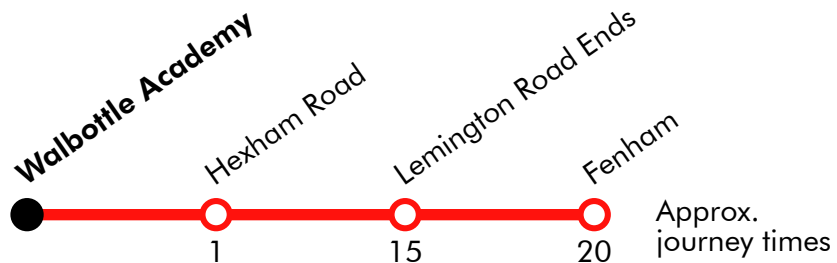

Stagecoach

Effective from: 01/09/2025

Monday to Friday

Fenham	0745
Pease Avenue	0748
Whickham View Terminus	0754
Lemington Road Ends	0805
Walbottle Academy	0810

Via: Two Ball Lonnen, Pease Avenue, Fox And Hounds Lane, Fergusons Lane, Ferguson's Lane, Whickham View, Denton Road, West Road, A69, A69 Lemington Slip Road, Hexham Road, Hawthorn Terrace, Hexham Road

S140 Walbottle Academy - Two Ball Lonnen

Effective from: 01/09/2025

Go North East

Monday to Friday

Walbottle Academy	1442
Hexham Road	1443
Lemington Road Ends	1457
Fenham	1502

Via: Hexham Road, Hawthorn Terrace, Kirkston Avenue, Moorway Drive, Neptune Road, Kirkston Avenue, Union Hall Road, Lemington Road Ends Slip Road, Roman Way, A69, West Road, Two Ball Lonnen