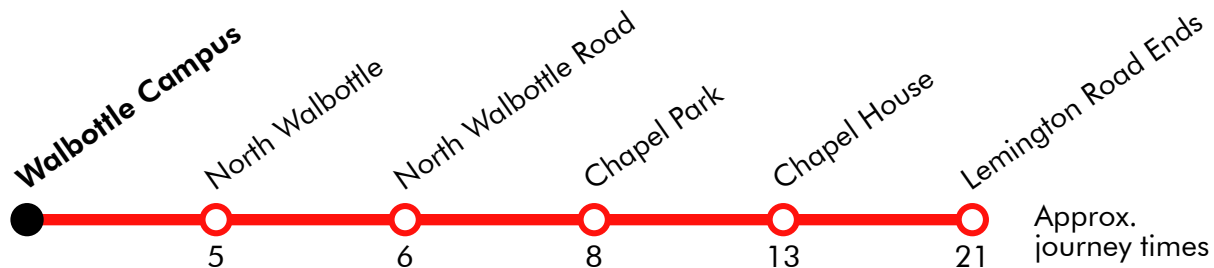

S145 Walbottle Campus - Chapel Park - Westerhope

Effective from: 01/09/2025

Go North East

Monday to Friday

Walbottle Campus	1442
N Walbottle Road-Northumberland Gdns	1447
North Walbottle Road	1448
Chapel Park, Greenway	1450
Chapel House	1455
Lemington Road Ends	1503

Via: Hexham Road, Hawthorn Terrace, Walbottle Road, North Walbottle Road, Greenway, Hillhead Road, Hillhead Parkway, Hillhead Road