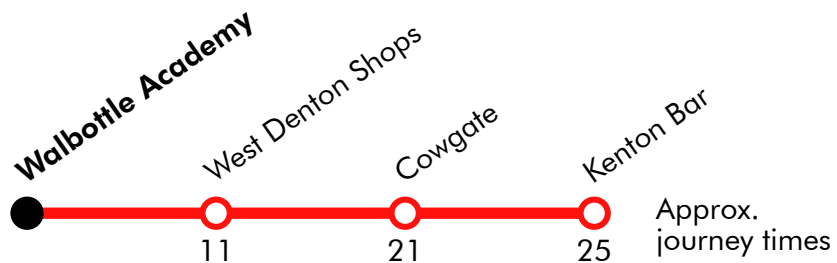

S146 Walbottle Academy - Kenton Bar

Effective from: 01/09/2025

J H Coaches

Monday to Friday

Walbottle Academy	1442
West Denton Shops	1453
Cowgate	1503
Kenton Bar	1507

Via: Hexham Road, Hawthorn Terrace, Hexham Road, Old Hexham Road, Hexham Road, Hillhead Road, West Denton Way, Stamfordham Road, Ponteland Road