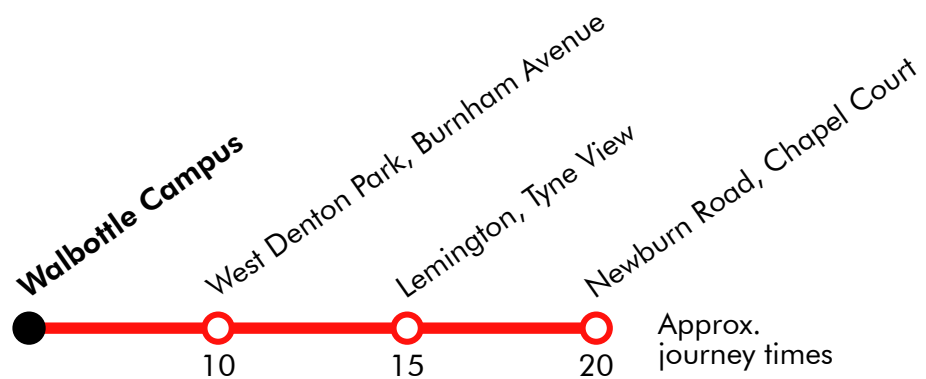

S137 Newburn - Walbottle Campus

Effective from: 01/09/2025

Go North East

Monday to Friday

Newburn Road	0730
Lemington, Tyne View	0743
West Denton Park, Burnham Avenue	0753
Lemington Road Ends	0759
Chapel Pk, Greenway-Kenmoor Way	0805
Walbottle Campus	0810

Via: Newburn Road, High Street, Lemington Road, Scotswood Road, Union Hall Road, Burnham Avenue, Combe Drive, Union Hall Road, Hillhead Road, Greenway, North Walbottle Road, Hexham Road, Hawthorn Terrace, Hexham Road

S137 Walbottle Campus - Newburn

Effective from: 01/09/2025

North Star

Monday to Friday

Walbottle Campus	1442
West Denton Park, Burnham Avenue	1452
Lemington, Tyne View	1457
Newburn Road, Chapel Court	1502