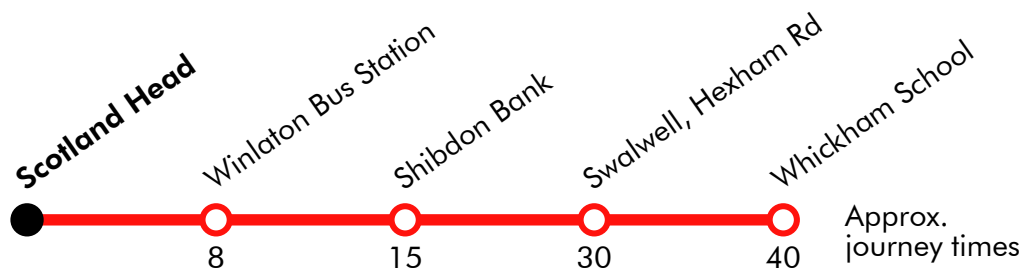

S889

Scotland Head - Shibdon Bank - Swalwell - Whickham School

Go North East

Effective from: 01/09/2025

Monday to Friday

Scotland Head	0745
Winlaton Bus Station	0753
Shibdon Bank	0800
Swalwell, Hexham Rd-Broadmeadows CI	0815
Whickham School	0825

Via: Scotland Head, Winlaton Bus Station, Tyne Street, Clavering Road, Shibdon Bank, Shibdon Road, Hexham Road, Swalwell Bank, Whickham Bank, Fellside Road, Burnthouse Lane