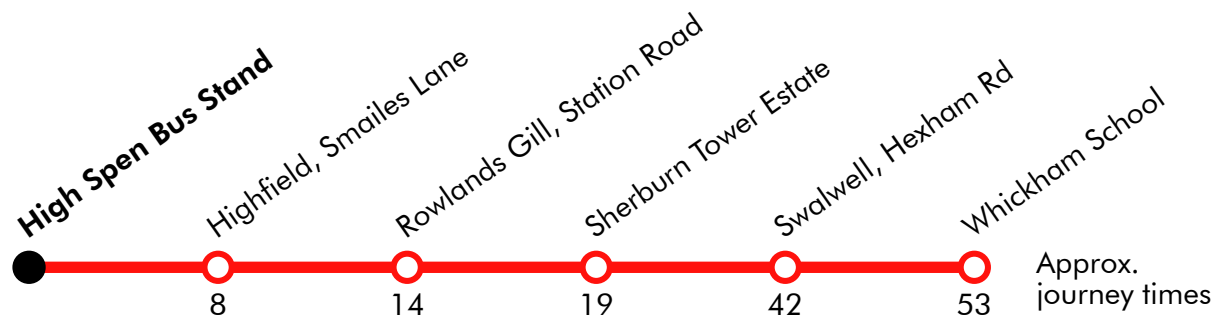

S893 High Spen - Rowlands Gill - Whickham School

Effective from: 01/09/2025

Stanley Travel

Monday to Friday

High Spen Bus Stand	0735
Highfield, Smailes Lane	0744
Rowlands Gill, Station Road	0750
Sherburn Tower Estate	0755
Swalwell, Hexham Rd-Broadmeadows CI	0818
Whickham School	0829

Via: Ramsey Street, Collingdon Road, Hookergate Lane, Smailes Lane, Strathmore Road, Station Road, Sherburn Towers Est, Sherburn Tower Est, Sherburn Towers Est, Lockhaugh Road, Spa Well Road, Hexham Road, Swalwell Bank, Whickham Bank, Fellside Road, Burnthouse Lane