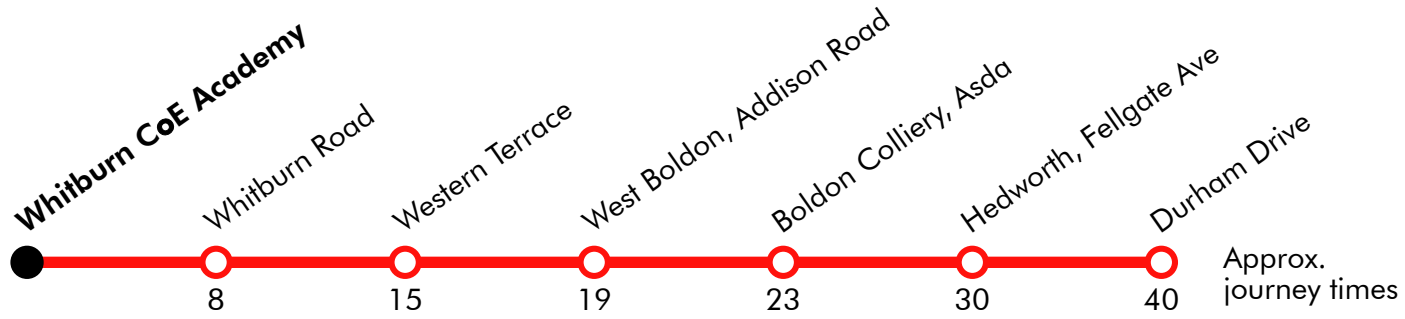

S807 Whitburn CoE Academy - West Boldon - Hedworth - Fellgate Estate J H Coaches

Effective from: 01/09/2025

Monday to Friday

Whitburn CoE Academy	1635
Whitburn Road	1643
Western Terrace	1650
West Boldon, Addison Road	1654
Boldon Colliery, Asda	1658
Hedworth, Fellgate Ave-Sandiacres	1705
Durham Drive	1715

Via: Eastfields, Sunderland Road, Whitburn Road, Station Road, Front Street, Western Terrace, Addison Road, North Road, Hubert Street, Cotswold Lane, Fellgate Avenue, Durham Drive