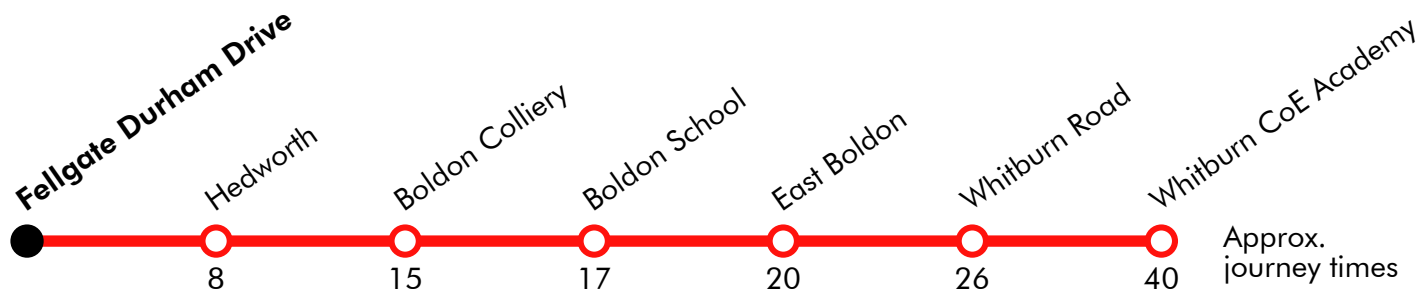

S525

Whitburn CoE Academy - Harton Nook - South Shields School

Effective from: 01/09/2025

L & G Coaches

Monday to Friday

Whitburn CoE Academy	1540
Cleadon, Cleadon Pond	1545
Harton Nook, Prince Edward Road Shops	1549
South Tyneside District Hosp, Harton Ln	1553
South Shields School	1600

Effective from: 01/09/2025

Monday to Friday

Fellgate Durham Drive	0800
Hedworth	0808
Boldon Colliery	0815
Boldon School	0817
East Boldon	0820
Whitburn Road	0826
Whitburn CoE Academy	0840

Via: Durham Drive, Fellgate Avenue, Hedworth Lane, North Road, Cotswolds Lane, Hubert Street, New Road, Boker Lane, Western Terrace, Front Street, Station Road, Whitburn Road, Sunderland Road, Front Street, Eastfields