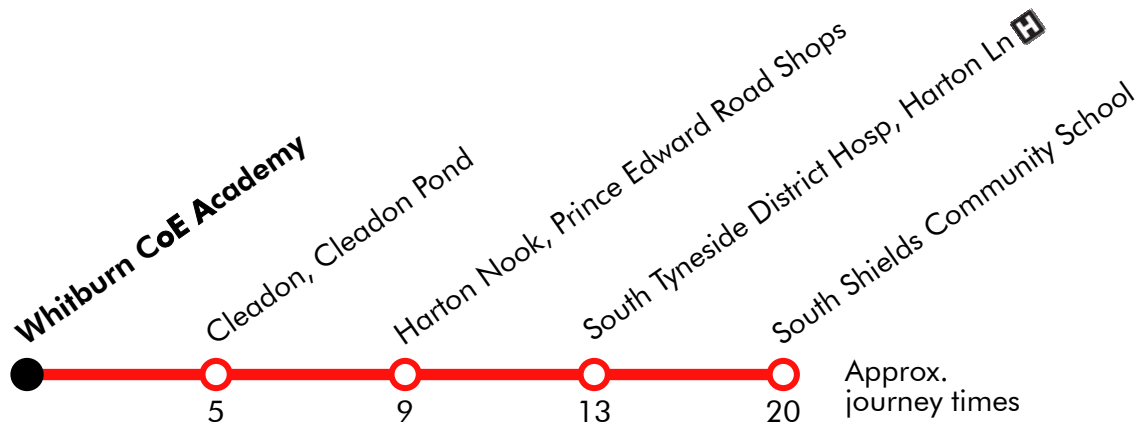

S525

Whitburn CoE Academy - Harton Nook - South Shields School

Effective from: 01/09/2025

L & G Coaches

Monday to Friday

Whitburn CoE Academy	1540
Cleadon, Cleadon Pond	1545
Harton Nook, Prince Edward Road Shops	1549
South Tyneside District Hosp, Harton Ln	1553
South Shields School	1600

Via: Eastfields, Sunderland Road, Shields Road, Sunderland Road, Prince Edward Road, King George Road, Harton Lane, Boldon Lane, Whiteleas Way, Nevinson Avenue