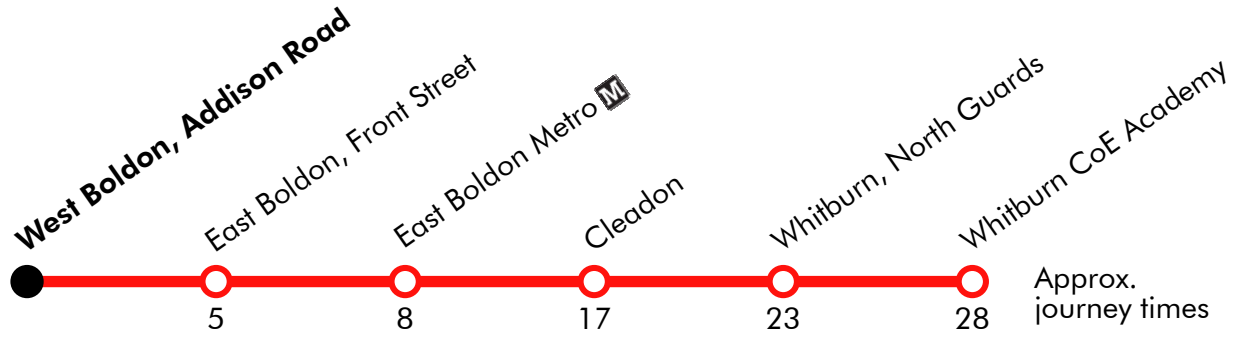

S803 West Boldon - East Boldon - Cleadon - Whitburn CoE Academy

Effective from: 01/09/2025 J H Coaches

Monday to Friday

West Boldon, Addison Road	0812
East Boldon, Front Street	0817
East Boldon Metro	0820
Cleadon	0829
Whitburn, North Guards	0835
Whitburn CoE Academy	0840

Via: Addison Road, Western Terrace, Front Street, Station Road, Whitburn Road, Sunderland Road, Front Street, Cleadon Lane, Front Street, Eastfields