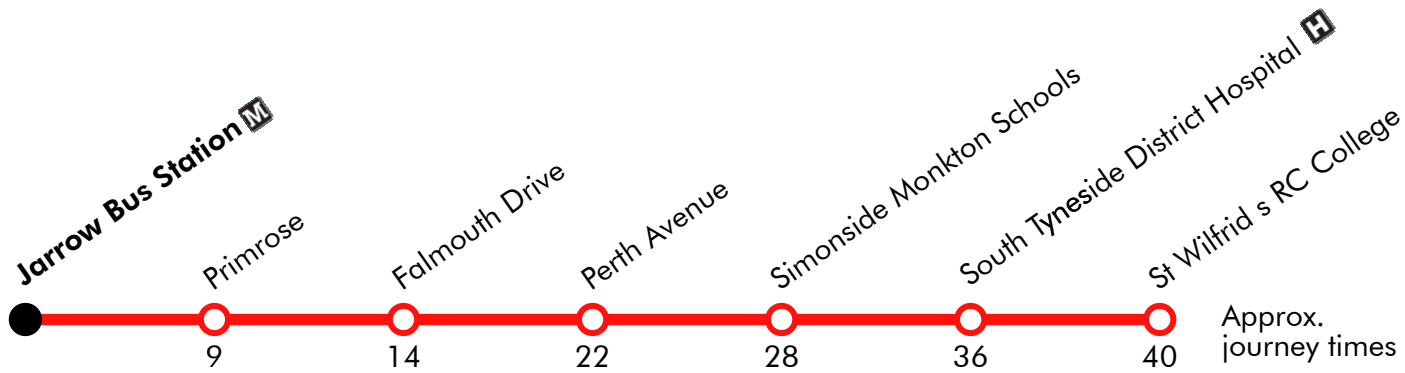

S525**Jarrow - Simonside Monkton School - St Wilfrid's RC College****J H Coaches**

Effective from: 01/09/2025

**Monday to Friday**

Jarrow Bus Station	0730
Primrose	0739
Falmouth Drive	0744
Perth Avenue	0752
Simonside Monkton Schools	0758
South Tyneside District Hosp, Harton Ln	0806
St Wilfrid's RC College	0810

Via: Jarrow Bus Station, Howard Street, Monkton Terrace, Springwell Road, Primrose Terrace, Roman Road, Leam Lane, Lynton Avenue, Taunton Avenue, Falmouth Drive, Lynton Avenue, Stanhope Road, Leam Lane, Edinburgh Road, Perth Avenue, Dame Flora Robson Avenue, Wenlock Road, Green Lane, Boldon Lane, Harton Lane, Temple Park Road, Allotment Gardens

Effective from: 01/09/2025

Monday to Friday

Fellgate Durham Drive	0800
Hedworth	0808
Boldon Colliery	0815
Boldon School	0817
East Boldon	0820
Whitburn Road	0826
Whitburn CoE Academy	0840

Via: Durham Drive, Fellgate Avenue, Hedworth Lane, North Road, Cotswolds Lane, Hubert Street, New Road, Boker Lane, Western Terrace, Front Street, Station Road, Whitburn Road, Sunderland Road, Front Street, Eastfields

Via: Eastfields, Sunderland Road, Whitburn Road, Station Road, Front Street, Western Terrace, Addison Road, North Road, Hubert Street, Cotswold Lane, Fellgate Avenue, Durham Drive

S812 Hedworth Lane - Whitburn CoE Academy