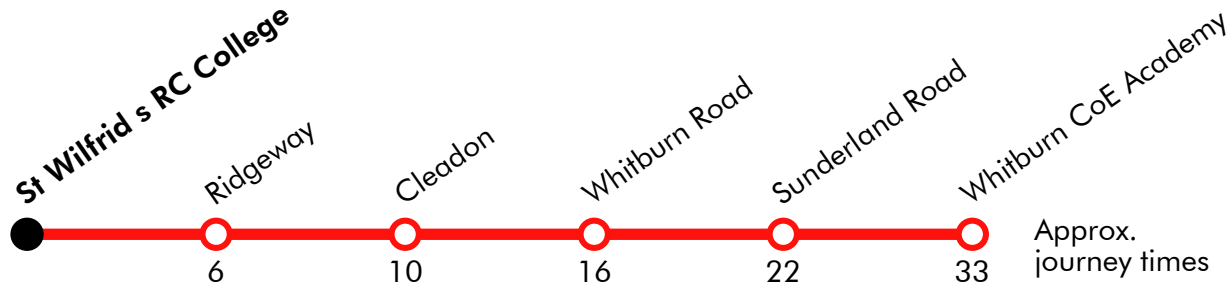

S804

St Wilfrids RC College - Whitburn CoE Academy

Effective from: 01/09/2025

J H Coaches

Monday to Friday

St Wilfrid s RC College	0812
Ridgeway	0818
Cleadon	0822
Whitburn Road	0828
Sunderland Road	0834
Whitburn CoE Academy	0845

Via: Allotment Gardens, Temple Park Road, Harton Lane, King George Road, Shields Road, Front Street, Boldon Lane, Cleadon Lane, Whitburn Road, Sunderland Road, Front Street, Eastfields