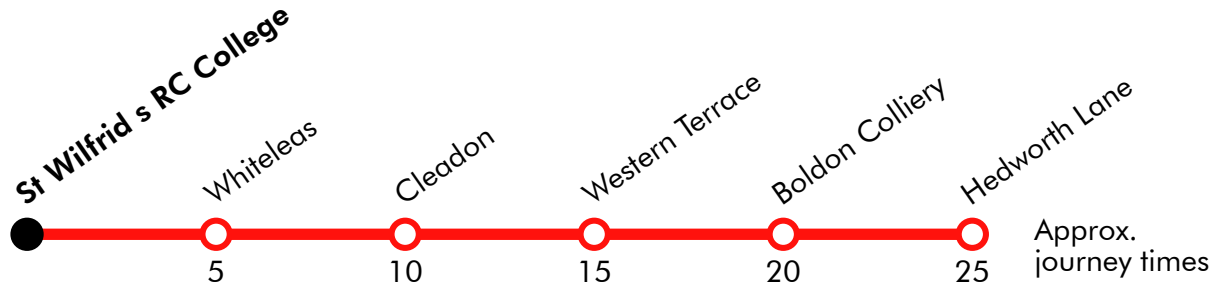

S812 St Wilfrids RC - Hedworth Lane

Effective from: 01/09/2025

J H Coaches

Monday to Friday

St Wilfrids RC College	1520
Whiteleas	1525
Cleadon	1530
Western Terrace	1535
Boldon Colliery	1540
Hedworth Lane	1545

Via: Allotment Gardens, Stanhope Road, Boldon Lane, Whiteleas Way, Nevinson Avenue, King George Road, Temple Park Road, King George Road, Shields Road, Whitburn Road, Station Road, Front Street, Western Terrace, Addison Road, North Road, Hubert Street, North Road, Hedworth Lane